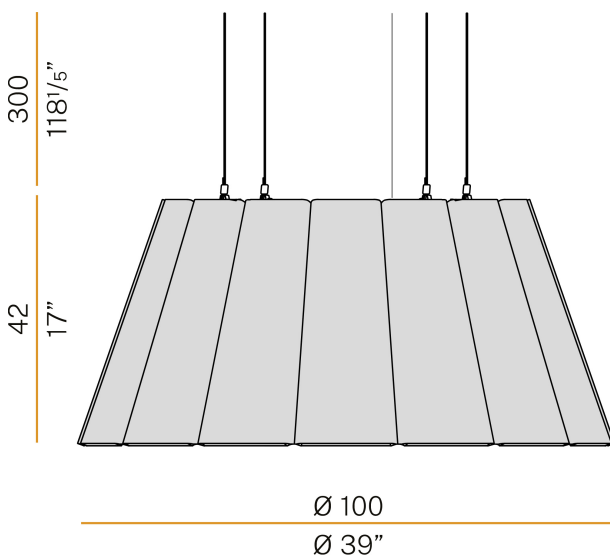

Technical drawing