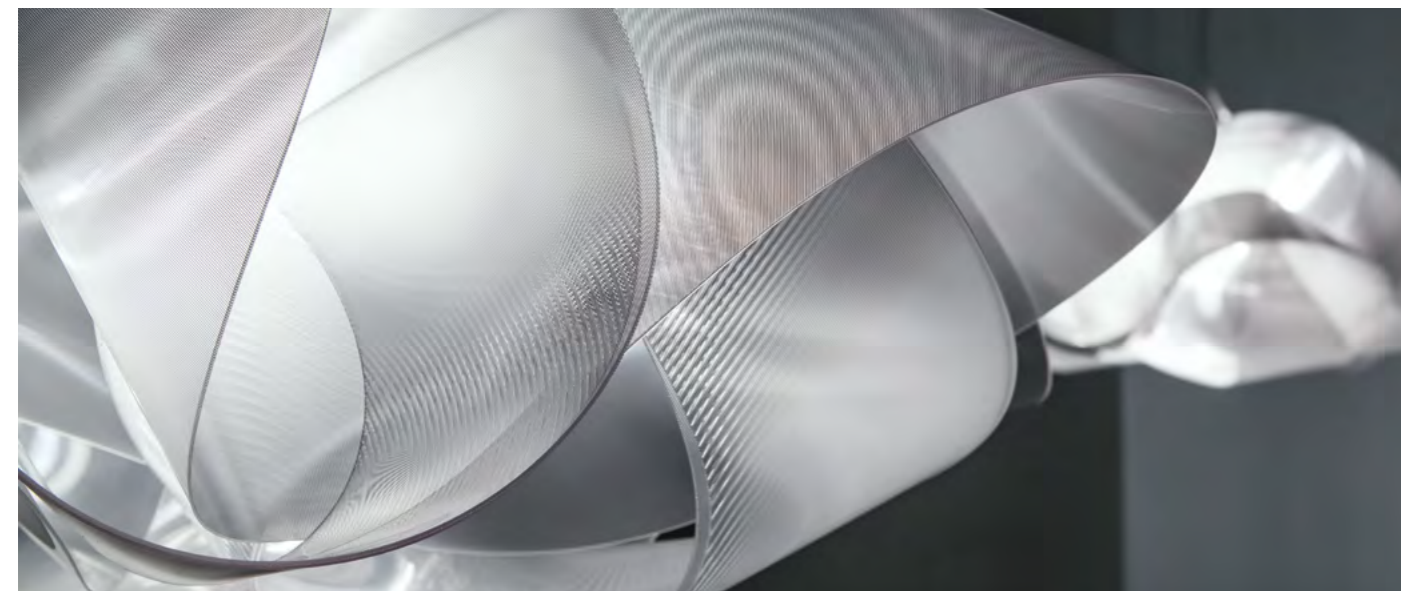

# FABULA SUSPENSION

design by Costantino Morosin

Compendium page 214

PRODUCT	SIZE	COLOUR	CODE
<p><b>SUSPENSION LARGE</b></p> <p>Bulbs E27:</p> <ul style="list-style-type: none"> <li>5 X 8W LED Filament</li> </ul> <p>Made of: Lentiflex®</p> <p>With: <b>MagneticSystem®</b> Push-Pull System</p> <p>Weight: net Kg 2,20 - gross Kg 3,50</p> <p>Package: 65 x 65 x h. 32,5 cm</p> <p>CE IP 20  </p>	 <p>h1: maximum cable length</p> <p>BULBS DISPOSITION</p>  <p>PERSPECTIVE VIEW    BOTTOM VIEW</p>	<p>PRISMA</p>	<p>FAB90SOS0003LE000</p>
<p><b>SUSPENSION</b></p> <p>Bulbs E27:</p> <ul style="list-style-type: none"> <li>3 X 8W LED Filament</li> </ul> <p>Made of: Lentiflex®</p> <p>With: <b>MagneticSystem®</b> Push-Pull System</p> <p>Weight: net Kg 1,10 - gross Kg 3,20</p> <p>Package: 57 x 56 x h.29 cm</p> <p>CE IP 20  </p>	 <p>h1: maximum cable length</p> <p>BULBS DISPOSITION</p>  <p>PERSPECTIVE VIEW    BOTTOM VIEW</p>	<p>PRISMA</p>	<p>FAB90SOS0000LE000</p>

# FABULA CEILING / WALL

design by Costantino Morosin

Compendium page 214

PRODUCT	SIZE	COLOUR	CODE
<p><b>CEILING / WALL LARGE</b></p> <p>Bulbs E27:</p> <ul style="list-style-type: none"> <li>5 X 8W LED Filament</li> </ul> <p>Made of: Lentiflex®</p> <p>With: <b>MagneticSystem®</b></p> <p>Weight: net Kg 2,20 - gross Kg 3,50</p> <p>Package: 65 x 65 x h. 32,5 cm</p> <p>CE IP 20  </p>	 <p>BULBS DISPOSITION</p> 	<p>PRISMA</p>	<p>FAB90PLF0003LE000</p>
<p><b>CEILING / WALL</b></p> <p>Bulbs E27:</p> <ul style="list-style-type: none"> <li>3 X 8W LED Filament</li> </ul> <p>Made of: Lentiflex®</p> <p>With: <b>MagneticSystem®</b></p> <p>Weight: net Kg 1,10 - gross Kg 3,20</p> <p>Package: 57 x 56 x h.29 cm</p> <p>CE IP 20  </p>	 <p>BULBS DISPOSITION</p> 	<p>PRISMA</p>	<p>FAB90PLF0000LE000</p>

## ENERGY CLASS

This luminaire is compatible with bulbs of the energy classes:

LED 

**SLAMP:** FABULA.SUSPENSION 874/2012

This luminaire is compatible with bulbs of the energy classes:

LED 

**SLAMP:** FABULA.CEILING 874/2012