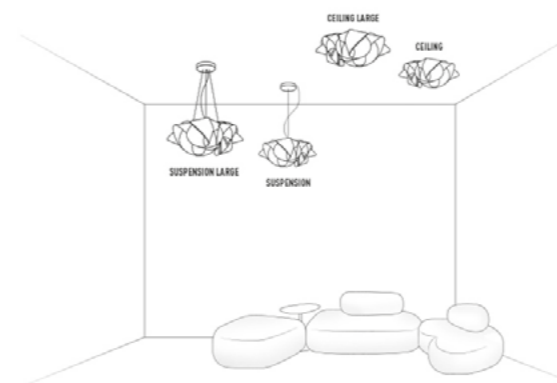

# FABULA SUSPENSION

design by Costantino Morosin

Compendium page 214

PRODUCT	SIZE	COLOUR	CODE
<p><b>SUSPENSION LARGE</b></p> <p>Bulbs E27:</p> <ul style="list-style-type: none"> <li>5 X 8W LED Filament</li> </ul> <p>Made of: Lentiflex®</p> <p>With: <b>MagneticSystem®</b> Push-Pull System</p> <p>Weight: net Kg 2,20 - gross Kg 3,50</p> <p>Package: 65 x 65 x h. 32,5 cm</p> <p>CE IP 20  </p>	 <p>h1: maximum cable length</p> <p>BULBS DISPOSITION</p>  <p>PERSPECTIVE VIEW    BOTTOM VIEW</p>	<p>PRISMA</p>	<p>FAB90SOS0003LE000</p>
<p><b>SUSPENSION</b></p> <p>Bulbs E27:</p> <ul style="list-style-type: none"> <li>3 X 8W LED Filament</li> </ul> <p>Made of: Lentiflex®</p> <p>With: <b>MagneticSystem®</b> Push-Pull System</p> <p>Weight: net Kg 1,10 - gross Kg 3,20</p> <p>Package: 57 x 56 x h.29 cm</p> <p>CE IP 20  </p>	 <p>h1: maximum cable length</p> <p>BULBS DISPOSITION</p>  <p>PERSPECTIVE VIEW    BOTTOM VIEW</p>	<p>PRISMA</p>	<p>FAB90SOS0000LE000</p>

# FABULA CEILING / WALL

design by Costantino Morosin

Compendium page 214

PRODUCT	SIZE	COLOUR	CODE
<p><b>CEILING / WALL LARGE</b></p> <p>Bulbs E27:</p> <ul style="list-style-type: none"> <li>5 X 8W LED Filament</li> </ul> <p>Made of: Lentiflex®</p> <p>With: <b>MagneticSystem®</b></p> <p>Weight: net Kg 2,20 - gross Kg 3,50</p> <p>Package: 65 x 65 x h. 32,5 cm</p> <p>CE IP 20  </p>	 <p>BULBS DISPOSITION</p> 	<p>PRISMA</p>	<p>FAB90PLF0003LE000</p>
<p><b>CEILING / WALL</b></p> <p>Bulbs E27:</p> <ul style="list-style-type: none"> <li>3 X 8W LED Filament</li> </ul> <p>Made of: Lentiflex®</p> <p>With: <b>MagneticSystem®</b></p> <p>Weight: net Kg 1,10 - gross Kg 3,20</p> <p>Package: 57 x 56 x h.29 cm</p> <p>CE IP 20  </p>	 <p>BULBS DISPOSITION</p> 	<p>PRISMA</p>	<p>FAB90PLF0000LE000</p>

## ENERGY CLASS

This luminaire is compatible with bulbs of the energy classes:

LED 

**SLAMP:** FABULA.SUSPENSION 874/2012

This luminaire is compatible with bulbs of the energy classes:

LED 

**SLAMP:** FABULA.CEILING 874/2012