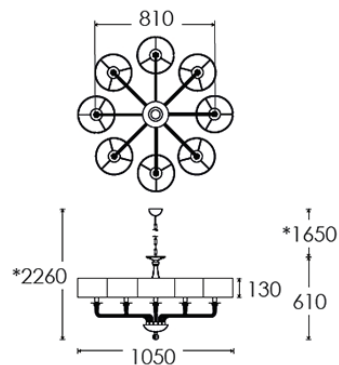

Dimensions in mm and approximate  
\*Adjustable flex and chain length

H&CO

Decorative lighting  
for beautiful spaces

[www.heathfield.co.uk](http://www.heathfield.co.uk) | + 44 (0) 1732 350450 | [sales@heathfield.co.uk](mailto:sales@heathfield.co.uk)