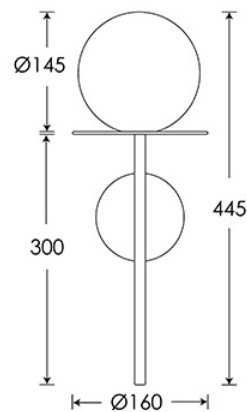

Dimensions in mm and approximate.  
\*Adjustable flex length.

H&CO

Decorative lighting  
for beautiful spaces

[www.heathfield.co.uk](http://www.heathfield.co.uk) | + 44 (0) 1732 350450 | [sales@heathfield.co.uk](mailto:sales@heathfield.co.uk)