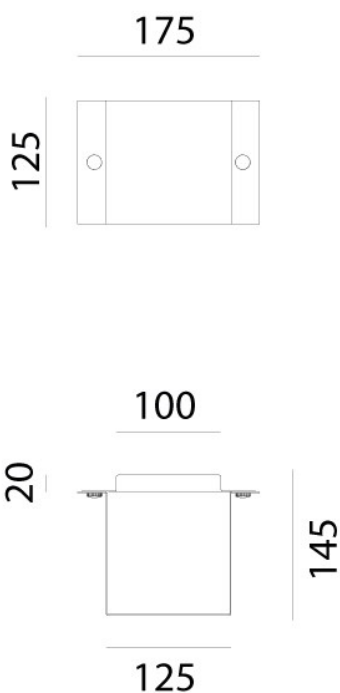

Tipologia: PARETE

Type: WALL LIGHT

Ambiente / Environment
OUTDOOR

Materiale: RAME
Material: COPPER

Finitura / Colore: RAME
Finishing / Color: COPPER

Fonte luminosa – Lighting Source:
1xMax 33W G9

Voltaggio – Voltage
240V