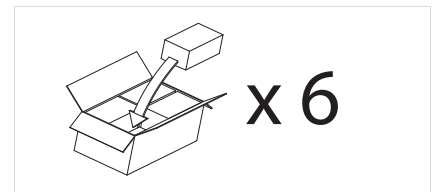

# 7052 Leo switched

**astro**

108 x 30 x 60mm

1 x 3w LED		incl.
------------	--	-------

3000K	Luxeon LED
-------	------------

LED Driver		incl.
------------	--	-------

Zone	<b>3</b>
------	----------

Astro Lighting Ltd.  
G2 River Way, Harlow  
CM20 2DP, Great Britain