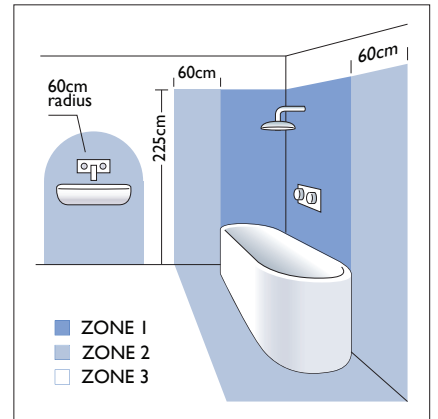

# 7052 Leo switched

**astro**

108 x 30 x 60mm

1 x 3w LED		incl.
------------	--	-------

3000K	Luxeon LED
-------	------------

LED Driver		incl.
------------	--	-------

Zone	<b>3</b>
------	----------

Astro Lighting Ltd.  
G2 River Way, Harlow  
CM20 2DP, Great Britain