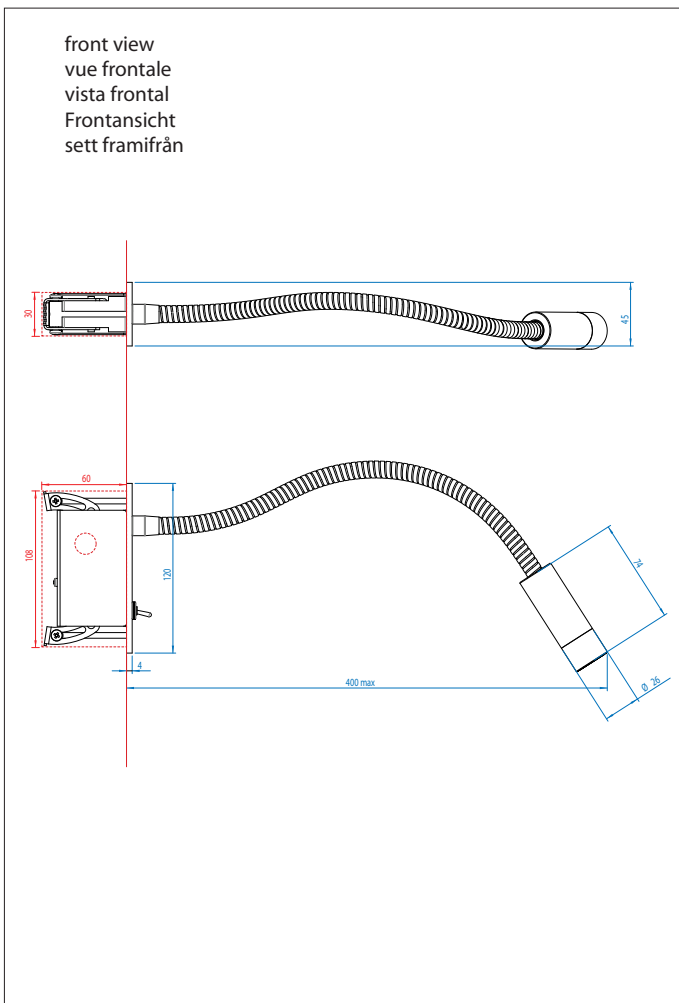

# 7052 Leo switched

**astro**

108 x 30 x 60mm

1 x 3w LED		incl.
------------	--	-------

3000K	Luxeon LED
-------	------------

LED Driver		incl.
------------	--	-------

Zone	<b>3</b>
------	----------

Astro Lighting Ltd.  
G2 River Way, Harlow  
CM20 2DP, Great Britain