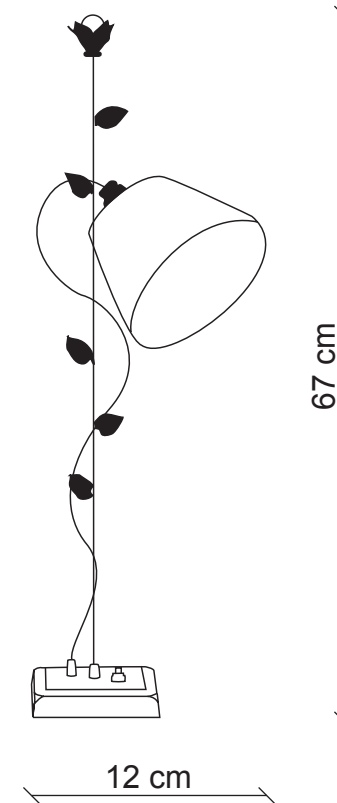

PATRIZIAGARGANTI

Firenze

BAGA XXI Century
LOVELY LIGHT

art. 1018

1 light Table lamp

Finish: Gold leaf with natural brass details

Lampshades: Natural straw, white taffetà inside

Accessories: Clear crystals

Ø 15x9
H. 10

1x
40W E14
not supplied

m³ 0,19
Kg 1,5