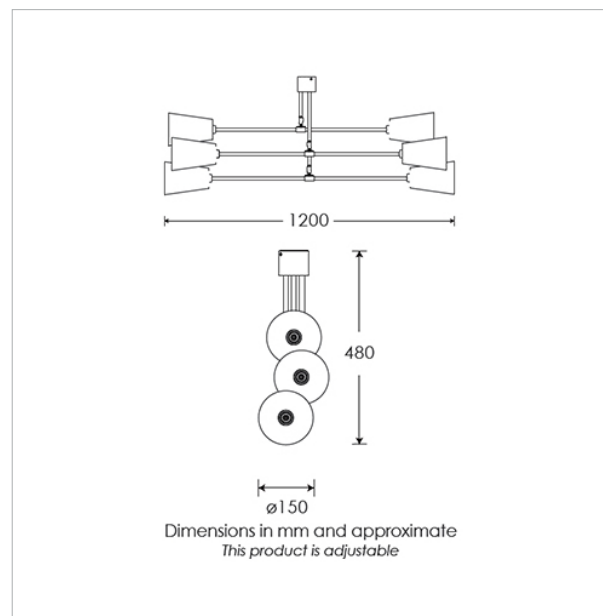

H&CO

LIGHT BEYOND DESIGN