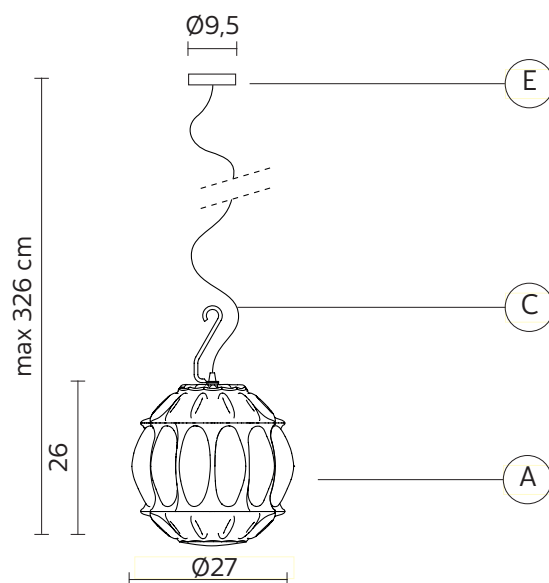

GINGER suspension

Edmondo Testaguzza design

anno 2015

TECHNICAL SHEET - SE116 5F EXT

STRUCTURE "A"

material glass
colour smoked

CEILING CUP "E"

material metal
colour matt black

ELECTRICAL CABLE "C"

material neoprene
colour black

ELECTRICAL SYSTEM

socket E27
source max 1x52w
energy class from E to A++

PACKAGING

nr. of collis 1
net weight/kg 2,9
gross weight/kg 4,2
packaging/cm 38x38x42