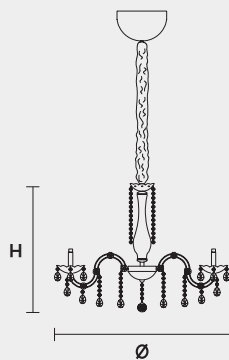

VE 940 5

MASIERO

TRADITIONAL LIGHTING

VE 940 5 MT

TRADITIONAL VERSION

H 55 cm 21,65"
 Ø 65 cm 25,59"
 kg 7

5 x E14 x 40 W max
 Triac Dimmable

Lighting system: Traditional E14 lightbulbs (not included)
 Frame: Chrome or gold plated metal covered by transparent glass
 Lampshades: No lampshades included
 Pendants: Transparent

VE 940 5 RW

RGB-W LED VERSION

H 55 cm 21,65"
 Ø 65 cm 25,59"
 kg 7

5 x RGB-W LED SOURCES (driver included)
 1650 lm at 3000 K - CRI>85 - 20 W

Controlled by: DMX or Masiero Smart Light App
 Frame: Chrome or gold plated metal covered with transparent glass
 Lampshades: No lampshades included
 Pendants: Transparent

VE 940 5 DW

DYNAMIC WHITE LED VERSION

H 55 cm 21,65"
 Ø 65 cm 25,59"
 kg 7

5 x DW LED SOURCES (driver included)
 DYNAMIC White from 2700 K to 6500 K
 2450 lm max at 4700 K - CRI>85 - 20 W

Controlled by: DMX or Masiero Smart Light App
 Frame: Chrome or gold plated metal covered with transparent glass
 Lampshades: No lampshades included
 Pendants: Transparent

VE 940 5 CG

COLOURED GLASS VERSION

H 55 cm 21,65"
 Ø 65 cm 25,59"
 kg 7

5 x E14 x 40 W max
 Triac Dimmable

Lighting system: Traditional E14 lightbulbs (not included)
 Frame: Painted metal covered with painted glass
 Lampshades: No lampshades included
 Pendants: Color painted glass
 Available in: Green/ Orange/ Yellow/ Purple/ Lilac/ Blue/ Red/ White/ Black