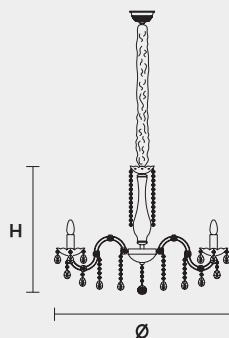

VE 940 5

MASIERO

TRADITIONAL LIGHTING

VE 940 5 MT

TRADITIONAL VERSION

H 55 cm 21,65"
 Ø 65 cm 25,59"
 kg 7

5 x E14 x 40 W max
 Triac Dimmable

Lighting system: Traditional E14 lightbulbs (not included)
 Frame: Chrome or gold plated metal covered by transparent glass
 Lampshades: No lampshades included
 Pendants: Transparent

VE 940 5 RW

RGB-W LED VERSION

H 55 cm 21,65"
 Ø 65 cm 25,59"
 kg 7

5 x RGB-W LED SOURCES (driver included)
 1650 lm at 3000 K - CRI>85 - 20 W

Controlled by: DMX or Masiero Smart Light App
 Frame: Chrome or gold plated metal covered with transparent glass
 Lampshades: No lampshades included
 Pendants: Transparent

VE 940 5 DW

DYNAMIC WHITE LED VERSION

H 55 cm 21,65"
 Ø 65 cm 25,59"
 kg 7

5 x DW LED SOURCES (driver included)
 DYNAMIC White from 2700 K to 6500 K
 2450 lm max at 4700 K - CRI>85 - 20 W

Controlled by: DMX or Masiero Smart Light App
 Frame: Chrome or gold plated metal covered with transparent glass
 Lampshades: No lampshades included
 Pendants: Transparent

VE 940 5 CG

COLOURED GLASS VERSION

H 55 cm 21,65"
 Ø 65 cm 25,59"
 kg 7

5 x E14 x 40 W max
 Triac Dimmable

Lighting system: Traditional E14 lightbulbs (not included)
 Frame: Painted metal covered with painted glass
 Lampshades: No lampshades included
 Pendants: Color painted glass
 Available in: Green/ Orange/ Yellow/ Purple/ Lilac/ Blue/ Red/ White/ Black