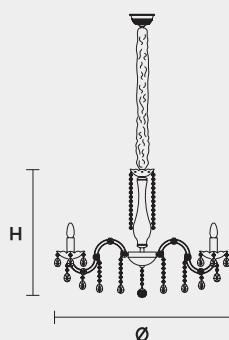

VE 940 5

MASIERO

TRADITIONAL LIGHTING

VE 940 5 MT

TRADITIONAL VERSION

H 55 cm 21,65"
 Ø 65 cm 25,59"
 kg 7

5 x E14 x 40 W max
 Triac Dimmable

Lighting system: Traditional E14 lightbulbs (not included)
 Frame: Chrome or gold plated metal covered by transparent glass
 Lampshades: No lampshades included
 Pendants: Transparent

VE 940 5 RW

RGB-W LED VERSION

H 55 cm 21,65"
 Ø 65 cm 25,59"
 kg 7

5 x RGB-W LED SOURCES (driver included)
 1650 lm at 3000 K - CRI>85 - 20 W

Controlled by: DMX or Masiero Smart Light App
 Frame: Chrome or gold plated metal covered with transparent glass
 Lampshades: No lampshades included
 Pendants: Transparent

VE 940 5 DW

DYNAMIC WHITE LED VERSION

H 55 cm 21,65"
 Ø 65 cm 25,59"
 kg 7

5 x DW LED SOURCES (driver included)
 DYNAMIC White from 2700 K to 6500 K
 2450 lm max at 4700 K - CRI>85 - 20 W

Controlled by: DMX or Masiero Smart Light App
 Frame: Chrome or gold plated metal covered with transparent glass
 Lampshades: No lampshades included
 Pendants: Transparent

VE 940 5 CG

COLOURED GLASS VERSION

H 55 cm 21,65"
 Ø 65 cm 25,59"
 kg 7

5 x E14 x 40 W max
 Triac Dimmable

Lighting system: Traditional E14 lightbulbs (not included)
 Frame: Painted metal covered with painted glass
 Lampshades: No lampshades included
 Pendants: Color painted glass
 Available in: Green/ Orange/ Yellow/ Purple/ Lilac/ Blue/ Red/ White/ Black