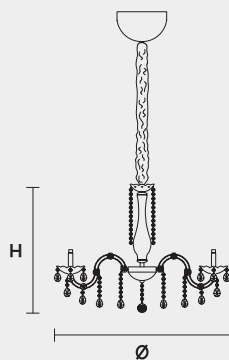

VE 940 5

MASIERO

TRADITIONAL LIGHTING

VE 940 5 MT

TRADITIONAL VERSION

H 55 cm 21,65"
 Ø 65 cm 25,59"
 kg 7

5 x E14 x 40 W max
 Triac Dimmable

Lighting system: Traditional E14 lightbulbs (not included)
 Frame: Chrome or gold plated metal covered by transparent glass
 Lampshades: No lampshades included
 Pendants: Transparent

VE 940 5 RW

RGB-W LED VERSION

H 55 cm 21,65"
 Ø 65 cm 25,59"
 kg 7

5 x RGB-W LED SOURCES (driver included)
 1650 lm at 3000 K - CRI>85 - 20 W

Controlled by: DMX or Masiero Smart Light App
 Frame: Chrome or gold plated metal covered with transparent glass
 Lampshades: No lampshades included
 Pendants: Transparent

VE 940 5 DW

DYNAMIC WHITE LED VERSION

H 55 cm 21,65"
 Ø 65 cm 25,59"
 kg 7

5 x DW LED SOURCES (driver included)
 DYNAMIC White from 2700 K to 6500 K
 2450 lm max at 4700 K - CRI>85 - 20 W

Controlled by: DMX or Masiero Smart Light App
 Frame: Chrome or gold plated metal covered with transparent glass
 Lampshades: No lampshades included
 Pendants: Transparent

VE 940 5 CG

COLOURED GLASS VERSION

H 55 cm 21,65"
 Ø 65 cm 25,59"
 kg 7

5 x E14 x 40 W max
 Triac Dimmable

Lighting system: Traditional E14 lightbulbs (not included)
 Frame: Painted metal covered with painted glass
 Lampshades: No lampshades included
 Pendants: Color painted glass
 Available in: Green/ Orange/ Yellow/ Purple/ Lilac/ Blue/ Red/ White/ Black