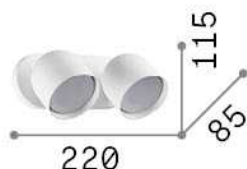

General info

Indoor - Wall lamps

Ean	8021696314136
Item	DODO AP2 BIANCO
Installation	Wall lamps
Guarantee	5 years
Gross weight	1.23 kg
Volume	0.003527 m ³

Technical info

Net weight	0.93 kg
Insulation class	II
Protection index	IP20
Compliance	CE
Operating temperature	0° ~ +40 °C
Dimmer	Determined by the light bulb
Power output	220-240 V AC
Power supply	Not required
Adjustability	vert. 0°-90°

Source info

Integrated source	Light bulb (included)
Replaceable source	No
Power	GX53 max 2 x 15 W
Emission	Direct
Max consumption	-
Bulb included	1 - E14 OLIVA 4W 3000K CRI80 SATIN