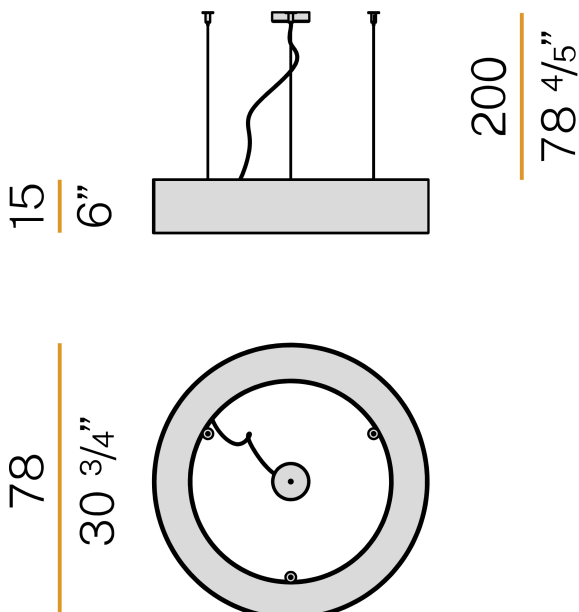

PANZERI

Golden Ring

220-240V AC ON-OFF

L08102.080.0408

● black

Data sheet

CODE	L08102.080.0408
SYSTEM POWER CONSUMPTION	45W
EFFICACY	67.84lm/W
LIGHT SOURCE	LED
LIGHT SOURCE LIFETIME	L80 (B20) 80.000h
COLOUR TEMPERATURE	3000K Ra>90
LIGHT DISTRIBUTION	diffused
POWER SUPPLY	220-240V AC
FREQUENCY	50/60Hz
ELECTRICAL CONFIGURATION	ON-OFF
DRIVER	integrated included
NOMINAL LUMINOUS FLUX	6111lm
LUMEN OUTPUT	3053lm
EFFICIENCY	50%
WEIGHT	9,61 Kg
PROTECTION DEGREE	IP40
COLOUR TOLLERANCES	SDCM 3
GLOW WIRE TEST PERFORMANCE	850°
PACKING DIMENSIONS	90,0 x 25,0 x 90,0 cm

Suspension lighting fixture for interiors, with direct light emission. Pickled sheet metal structure in polyacrylic paint. Aluminium dissipation plates. Aluminium and pickled sheet metal covers in white or black polyacrylic paint, or with gold leaf coating. Diffuser in modelled polycarbonate with opaline finish. Suspension kit with griplocks and 2m (78,7") long steel cables. 2,5m (98,4") long power cable in transparent PVC. Power canopy with galvanized sheet metal ceiling bracket and pickled sheet metal covering in white or black polyacrylic paint, or with gold leaf coating.

Technical drawing

Polar diagram

PANZERI

Golden Ring

Accessories / power supply and fixing

M8102-3

Canopy for power supply and to join 3 steel cables.