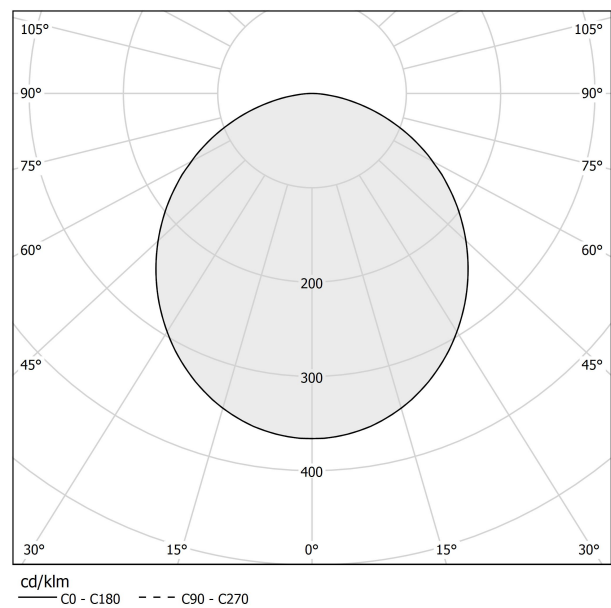

Polar diagram