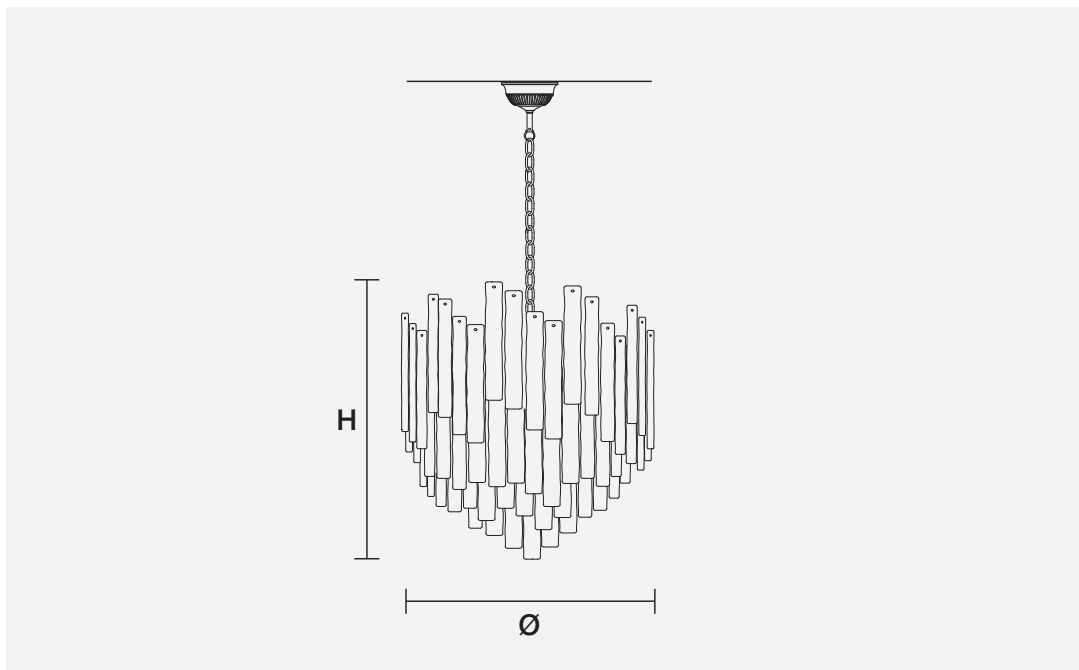

# GRANIGLIA VE 1145 S6

Design by: Studio Stile Masiero

Telaio in metallo verniciato,  
diffusore in vetro in piastra lavorato  
a mano con finitura "graniglia"

Painted metal frame, diffuser in home  
made cast glass with "graniglia"  
finishing.

H 50 cm  
19.68"

Ø 52 cm  
20.47"

Peso: 23 kg

 6 x E27 x 60W max  
Incandescenza/Incandescent