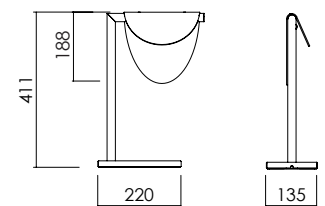

LIGHT SOURCE | FONTE LUMINOSA

DIMENSIONS | DIMENSIONI

2xG9 max 5W LED

IP20   

7002D1

FINISHES | FINITURE

CODE | CODICE

Body | Corpo