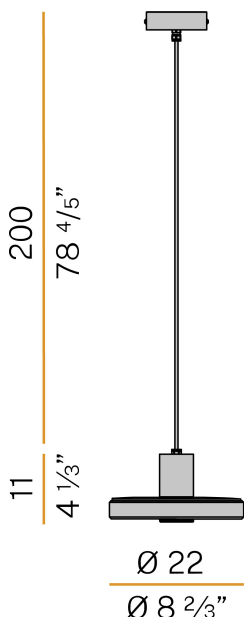

## Venexia

220-240V AC ON-OFF  
EL04819.022.0201

 mat brass

DIRECT  
LIGHT

### Data sheet

|                          |                       |
|--------------------------|-----------------------|
| CODE                     | EL04819.022.0201      |
| SYSTEM POWER CONSUMPTION | 8W                    |
| EFFICACY                 | 74.25lm/W             |
| LIGHT SOURCE             | LED                   |
| LIGHT SOURCE LIFETIME    | L80 (B20) 80.000h     |
| COLOUR TEMPERATURE       | 2700K Ra>80           |
| LIGHT DISTRIBUTION       | diffused              |
| POWER SUPPLY             | 220-240V AC           |
| FREQUENCY                | 50/60Hz               |
| ELECTRICAL CONFIGURATION | ON-OFF                |
| DRIVER                   | integrated included   |
| NOMINAL LUMINOUS FLUX    | 930lm                 |
| LUMEN OUTPUT             | 594lm                 |
| EFFICIENCY               | 63.9%                 |
| WEIGHT                   | 3.40 Kg               |
| PROTECTION DEGREE        | IP65                  |
| COLOUR TOLLERANCES       | SDCM 3                |
| SHOCK RESISTANCE RATING  | IK06                  |
| PACKING DIMENSIONS       | 27,0 x 35,0 x 22,0 cm |

Suspension lighting fixture for indoor or outdoor spaces, with direct light emission. Turned aluminium structure in corten, mat brass or micaceous grey polyacrylic paint. Transparent silicone gaskets. Screen in partially mat cast glass. Aluminium closing disk in polyacrylic paint. Nickelled brass M12 cable gland. Stainless steel screws. 2m (78,7") long suspension and power cable in neoprene. Power canopy with galvanized sheet metal ceiling bracket and die-cast aluminium covering in corten, mat brass or micaceous grey polyacrylic paint.

### Technical drawing