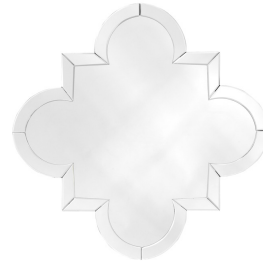

E I C H H O L T Z

25 YEARS OF LUXURY

SPECIFICATION SHEET

Item no.	108721
Item description	Mirror Mellon
Category	Mirrors
Type	Wall mirrors
Country of origin	China

ITEM MEASUREMENTS (CM / KG)

Dimensions	76,5 x 76,5 x D. 2 cm
Net weight	7

SPECIFICATIONS

Material(s)	Mirror glass MDF
Finish(es)/colour(s)	Bevelled mirror glass
Suitable for	Indoor use only
Mirror hanging system	French cleat, horizontal & diagonal

PACKAGE INFORMATION (MTR/KG)