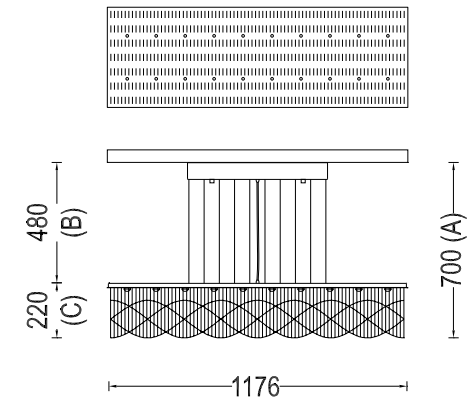

## PRODUCT SIZE

SHADE SIZE: 900X180W X 72H MM / TOTAL HEIGHT: 600MM

## PACKAGING DIMENSIONS

1300MM(W) X 520MM(L) X 390MM(H)

## LAMP TYPE & NO

20 X G4-LED 12V 2 WATT LAMPS (40W) LED ONLY

CLASS III  
IP RATING 52  
QC RATING 31

VOLTAGE RANGE  
12 V (110-240V IN)

PRODUCT MARKS & RATINGS

WEIGHT 18KG  
PACKED 26KG  
WEIGHT

## TECHNICAL DRAWING