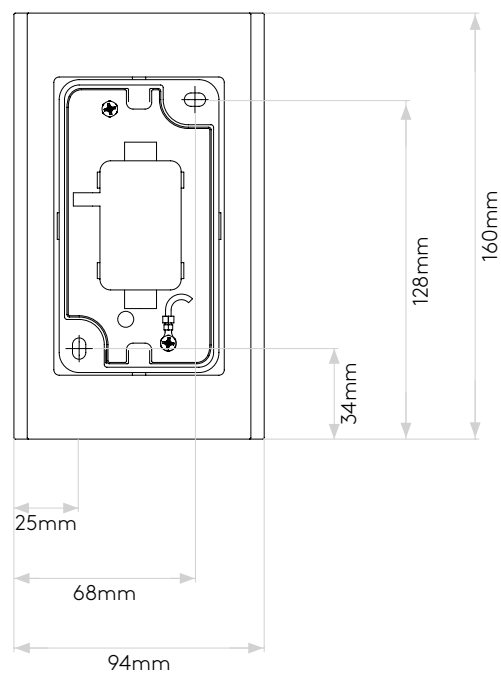

Please note that some dimensions may vary slightly due to manufacturing tolerances, this includes cable entry and fixing holes

Veillez noter que certaines dimensions peuvent varier légèrement en raison des tolérances de fabrication, y compris l'entrée de câble et les trous de fixation.

Bitte beachten Sie, dass die Maße Fertigungstoleranzen unterliegen und daher in geringem Umfang von der angegebenen Größe abweichen können. Dies gilt auch für Kabeleingänge und Befestigungslöcher.

Si prega notare che possono esserci piccole variazioni in alcune dimensioni dovute alle tolleranze di produzione, queste includono l'ingresso del cavo e i fori di fissaggio.