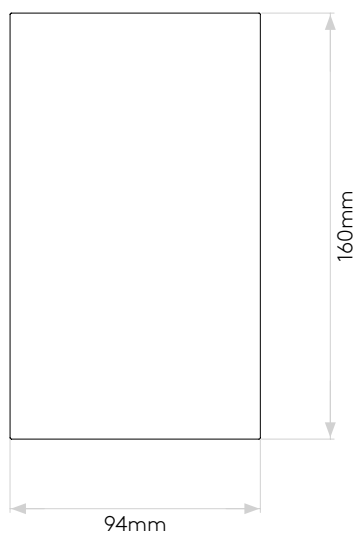

Please note that some dimensions may vary slightly due to manufacturing tolerances, this includes cable entry and fixing holes

Veillez noter que certaines dimensions peuvent varier légèrement en raison des tolérances de fabrication, y compris l'entrée de câble et les trous de fixation.

Bitte beachten Sie, dass die Maße Fertigungstoleranzen unterliegen und daher in geringem Umfang von der angegebenen Größe abweichen können. Dies gilt auch für Kabeleingänge und Befestigungslöcher.

Si prega notare che possono esserci piccole variazioni in alcune dimensioni dovute alle tolleranze di produzione, queste includono l'ingresso del cavo e i fori di fissaggio.