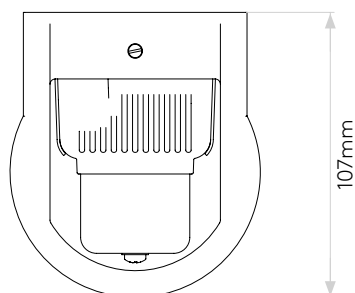

Please note that some dimensions may vary slightly due to manufacturing tolerances, this includes cable entry and fixing holes

Veillez noter que certaines dimensions peuvent varier légèrement en raison des tolérances de fabrication, y compris l'entrée de câble et les trous de fixation.

Bitte beachten Sie, dass die Maße Fertigungstoleranzen unterliegen und daher in geringem Umfang von der angegebenen Größe abweichen können. Dies gilt auch für Kabeleingänge und Befestigungslöcher.

Si prega notare che possono esserci piccole variazioni in alcune dimensioni dovute alle tolleranze di produzione, queste includono l'ingresso del cavo e i fori di fissaggio.