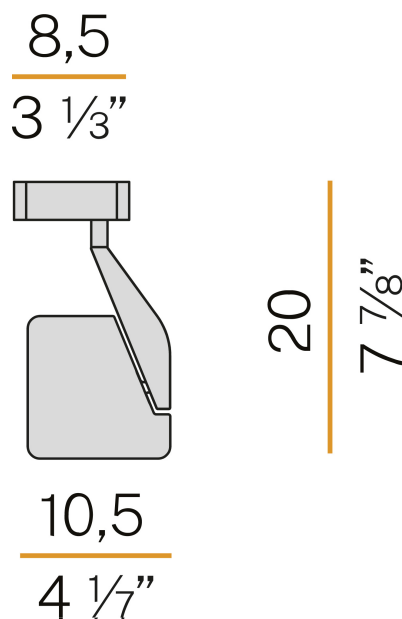

PANZERI

Jackie

220-240V AC ON-OFF
P07730.000.0101

titanium

Data sheet

CODE	P07730.000.0101
SYSTEM POWER CONSUMPTION	8,5W
EFFICACY	102.5lm/W
LIGHT SOURCE	LED
LIGHT SOURCE LIFETIME	L90 (B10) 50.000h
COLOUR TEMPERATURE	3000K Ra>80
LIGHT DISTRIBUTION	adjustable
BEAM ANGLE	90°
POWER SUPPLY	220-240V AC
FREQUENCY	50/60Hz
ELECTRICAL CONFIGURATION	ON-OFF
DRIVER	integrated included
NOMINAL LUMINOUS FLUX	1027lm
LUMEN OUTPUT	820lm
EFFICIENCY	79.8%
WEIGHT	0,46 Kg
PROTECTION DEGREE	IP40
COLOUR TOLLERANCES	SDCM 3
PACKING DIMENSIONS	12,0 x 24,0 x 13,0 cm

Ceiling or wall lighting fixture for interiors, with swivelling light beam.
Pickled sheet metal ceiling/wall bracket in polyacrylic paint.
Die-cast aluminium wall plate in polyacrylic paint.
Die-cast aluminium structure in white, black, red or titanium polyacrylic paint.
Die-cast aluminium head rotating on two axes in polyacrylic paint.
Modelled acrylic diffuser with mat finish and double serigraphy.

Technical drawing

Application

Polar diagram