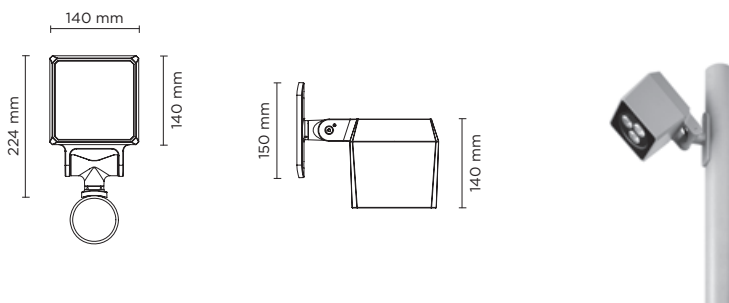

808001 - 808003

QUBO MEDIUM POLE

Designed by
NAVA + AROSIO

Pole-mounted projector for outdoor installation on a pole; with U shape fixing bracket allowing vertical adjustment of +90° / -40°. Phospho-chromatised and polyester powder coated die-cast copper-free aluminium base and head, tempered safety glass, moulded silicone gaskets, with screws in stainless steel. Built-in LED driver. IP66 rating.

808001

808003

Technical features

Technical data

IP Rating	IP66
IK Rating	IK10
Material	High corrosion resistance die-cast copper-free aluminum body
Coating	Polyester powder coating with phosphochromating pre-finish
Screws	Stainless steel
Transformer	Electrical power supply 220/240V 50/60Hz built-in
Gasket	Silicone rubber
Glass	Tempered
Power cable	Not included

Colors options

-  Textured Grey RAL 9006
-  Anthracite Grey RAL 7016
-  Matt Black (on request)

Technical data

Wattage	16 WATT
Light source	1 x COB CREE "CXB 1512" LED
Gross weight	3,50 Kg

808003		QUBO MEDIUM HP POLE - 20 WATT 220-240V 50-60HZ		
light source	light beam options	lumen output (lm)	lumin. efficacy (lm/w)	
3000°K warm-white				
high-power led	 4°	2.050	102.50	
high-power led	 10°	2.000	100.00	
high-power led	 28°	1.950	97.50	
4000°K neutral-white				
high-power led	 4°	2.100	105.00	
high-power led	 10°	2.050	102.50	
high-power led	 28°	2.000	100.00	

Colors options

-  Textured Grey RAL 9006
-  Anthracite Grey RAL 7016
-  Matt Black (on request)

Technical data

Wattage	20 WATT
Light source	3 x CREE "XHP35" LED
Gross weight	3,50 Kg

POLES & ACCESSORIES

Full technical details of poles and accessories for poles are available at the end of the catalogue