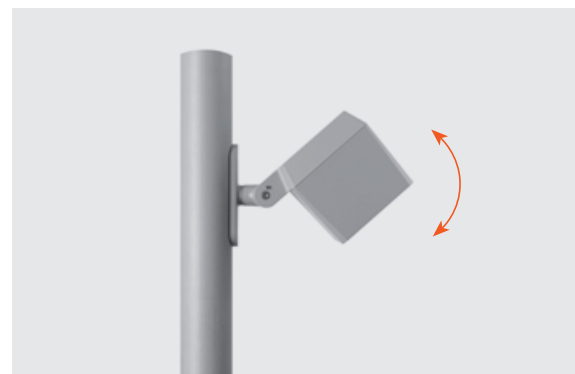

808001 - 808003

QUBO MEDIUM POLE

Designed by
NAVA + AROSIO

Pole-mounted projector for outdoor installation on a pole; with U shape fixing bracket allowing vertical adjustment of +90° / -40°. Phospho-chromatised and polyester powder coated die-cast copper-free aluminium base and head, tempered safety glass, moulded silicone gaskets, with screws in stainless steel. Built-in LED driver. IP66 rating.

808001

808003

Technical features

Technical data

IP Rating	IP66
IK Rating	IK10
Material	High corrosion resistance die-cast copper-free aluminum body
Coating	Polyester powder coating with phosphochromating pre-finish
Screws	Stainless steel
Transformer	Electrical power supply 220/240V 50/60Hz built-in
Gasket	Silicone rubber
Glass	Tempered
Power cable	Not included

808001		QUBO MEDIUM COB POLE - 16 WATT 220-240V 50-60HZ		
light source	light beam options	lumen output (lm)	lumin. efficacy (lm/w)	
3000°K warm-white				
cob led	 14°	1.900	118.75	
cob led	 35°	1.813	113.31	
cob led	 55°	1.722	107.62	
4000°K neutral-white				
cob led	 14°	2.000	125.00	
cob led	 35°	1.900	118.75	
cob led	 55°	1.805	112.81	