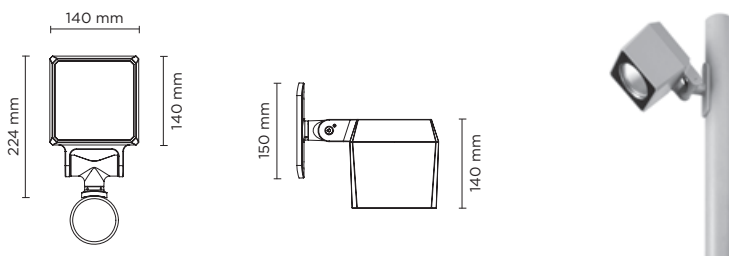

808001 - 808003

QUBO MEDIUM POLE

Designed by
NAVA + AROSIO

Pole-mounted projector for outdoor installation on a pole; with U shape fixing bracket allowing vertical adjustment of +90° / -40°. Phospho-chromatised and polyester powder coated die-cast copper-free aluminium base and head, tempered safety glass, moulded silicone gaskets, with screws in stainless steel. Built-in LED driver. IP66 rating.

808001

808003

Technical features

Technical data

IP Rating	IP66
IK Rating	IK10
Material	High corrosion resistance die-cast copper-free aluminum body
Coating	Polyester powder coating with phosphochromating pre-finish
Screws	Stainless steel
Transformer	Electrical power supply 220/240V 50/60Hz built-in
Gasket	Silicone rubber
Glass	Tempered
Power cable	Not included

Colors options

-  Textured Grey RAL 9006
-  Anthracite Grey RAL 7016
-  Matt Black (on request)

Technical data

Wattage	16 WATT
Light source	1 x COB CREE "CXB 1512" LED
Gross weight	3,50 Kg

808003		QUBO MEDIUM HP POLE - 20 WATT 220-240V 50-60HZ		
light source	light beam options	lumen output (lm)	lumin. efficacy (lm/w)	
3000°K warm-white				
high-power led	 4°	2.050	102.50	
high-power led	 10°	2.000	100.00	
high-power led	 28°	1.950	97.50	
4000°K neutral-white				
high-power led	 4°	2.100	105.00	
high-power led	 10°	2.050	102.50	
high-power led	 28°	2.000	100.00	

Colors options

-  Textured Grey RAL 9006
-  Anthracite Grey RAL 7016
-  Matt Black (on request)

Technical data

Wattage	20 WATT
Light source	3 x CREE "XHP35" LED
Gross weight	3,50 Kg

POLES & ACCESSORIES

Full technical details of poles and accessories for poles are available at the end of the catalogue