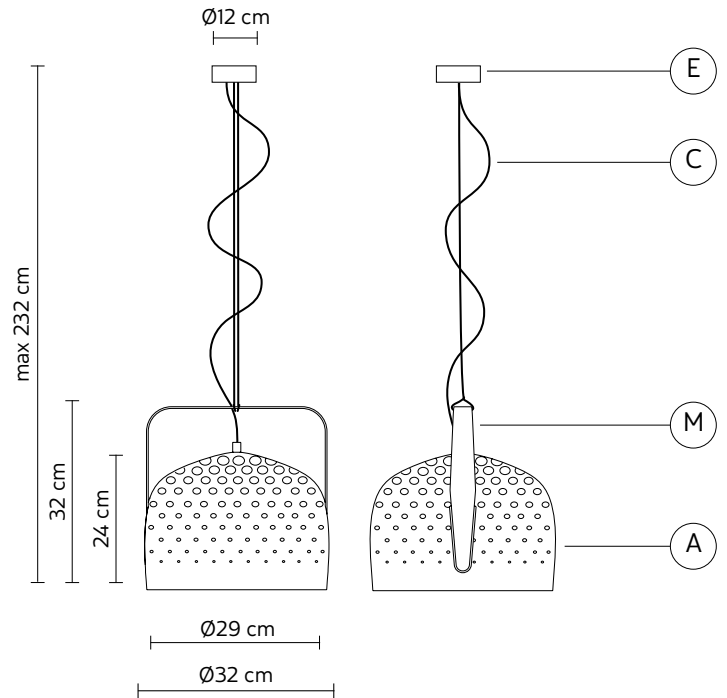

ELECTRICAL CABLE "C"

colour	white	
--------	-------	---

ELECTRICAL SYSTEM

socket	E27
source	1 x max 77W
energy class	from E to A++

PACKAGING

n° cartons	1
net weight/kg	4,7
gross weight/kg	6,2
packaging/cm	51x51x40

LIGHT EMISSION

unidirectional

	direct
	filtered
	indirect
	absence

COMPLIANT WITH

IEC	60598-1:2014
EN	60598-1:2015

degree of protection	IP20
bulb	not provided

COLLECTION

also available table and floor lamp version, small and large