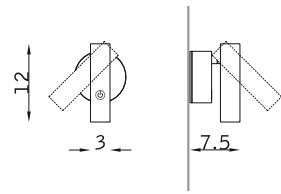

Nightbook

design Marco Piva

<https://3000k.ru>

PARETE WALL

32498

1 LED 1,1W 350mA 3.200°K - 40°
1 LED TOUCH

nickel satinato 101
satin nickel 101