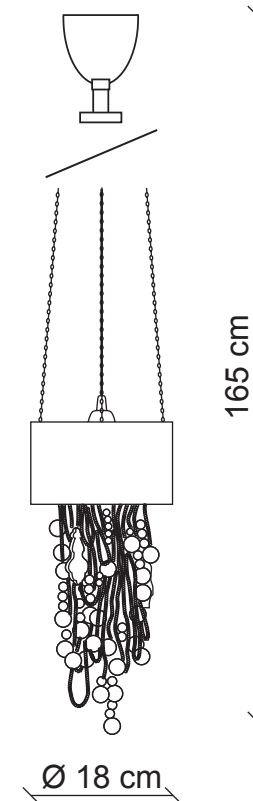

PATRIZIAGARGANTI

Firenze

BAGA Contemporary
LOVELY LIGHT

art. CR52

1 light Chandelier

Finish: Nickel

Lampshades: Red goffered fabric

Accessories: Black methacrilate and clear crystals

m³ 0,08
Kg 2