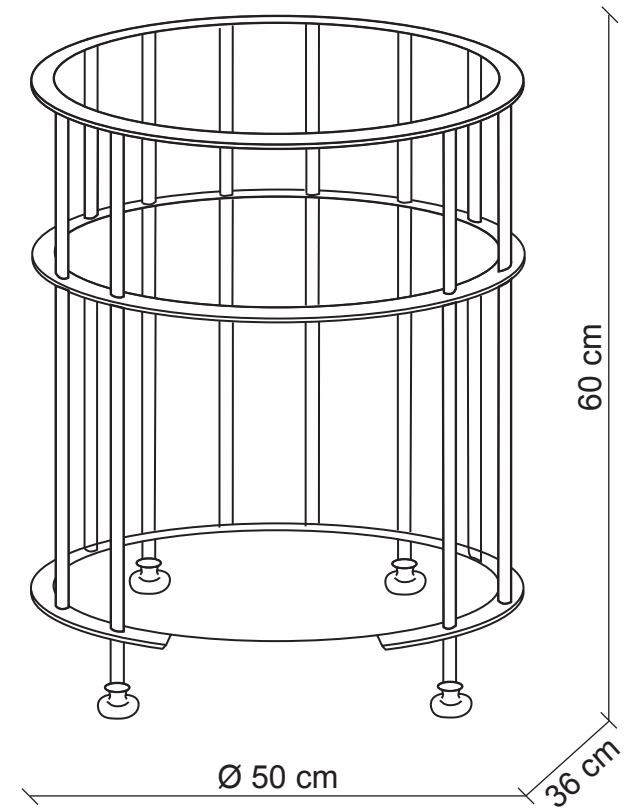

## art. 705

Bedside table

**Finish:** Antiqued iron, antiqued brass details (available in ivory, brown and green finish, antiqued brass details)

m<sup>3</sup> 0,24  
Kg 11