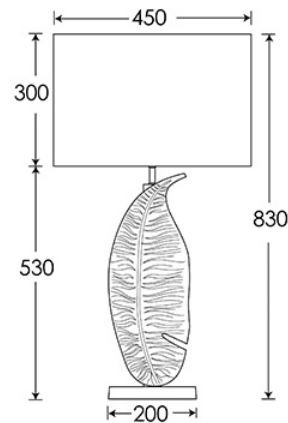

HEATHFIELD & CO

PRODUCT SPECIFICATION SHEET

Table Lamp | LEAF NICKEL

LAMP BASE

Material: Metal
Finish shown: Nickel
Code: TL-LEAF-2018-NCKL

LAMPSHADE AS SHOWN

18" Oval Oyster Glaze Linen
Shade code: SH-18-OVAL
Shade lining: White PVC

FLEX

1.5 metres of Black twisted flex. Alternative colours can be specified from our collection.

SWITCHING & PLUG

Black 13 AMP UK plug & inline switch.
Alternative plug types available.

BASE WEIGHT

3.5 kg approx.

LAMPING

1 x E27 Lampholder - 60W max. LED bulb recommended.

WARRANTY

12 Months

FINISHING NOTE

All metalwork is handcrafted and may vary from piece to piece with slight variation in finish and detailing.

CLEANING INSTRUCTIONS

The finishes on this luminaire only require regular cleaning with a soft dry duster. Abrasive or chemical cleaners may harm the finish and should not be used. Shade to be dusted with a clean dry cloth.

Dimensions in mm and approximate.

H&CO

Decorative lighting
for beautiful spaces

www.heathfield.co.uk | + 44 (0) 1732 350450 | sales@heathfield.co.uk
Unit 1, Priory Road, Tonbridge, Kent, TN9 2AF, United Kingdom