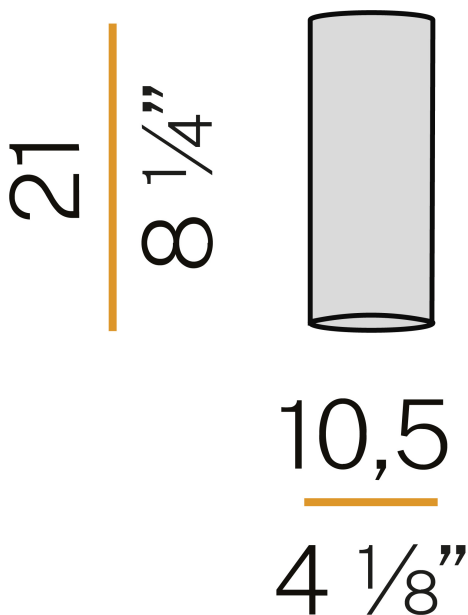

PANZERI

One

220-240V AC ON-OFF
P03717.000.0401

Data sheet

CODE	P03717.000.0401
SYSTEM POWER CONSUMPTION	15W
EFFICACY	68.13lm/W
LIGHT SOURCE	LED
LIGHT SOURCE LIFETIME	L90 (B10) 50.000h
COLOUR TEMPERATURE	3000K Ra>90
LIGHT DISTRIBUTION	diffused
POWER SUPPLY	220-240V AC
FREQUENCY	50/60Hz
ELECTRICAL CONFIGURATION	ON-OFF
DRIVER	integrated included
NOMINAL LUMINOUS FLUX	1611lm
LUMEN OUTPUT	1022lm
EFFICIENCY	63.4%
WEIGHT	0,77 Kg
PROTECTION DEGREE	IP40
COLOUR TOLLERANCES	SDCM 3
PACKING DIMENSIONS	23,0 x 31,0 x 13,0 cm

Technical drawing

Polar diagram