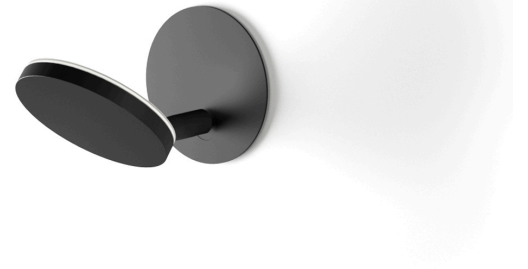

## Bella

220-240V AC dimmable (Step DIM)

X05202.011.0509

● black

### Data sheet

CODE	X05202.011.0509
SYSTEM POWER CONSUMPTION	5W
EFFICACY	77.6lm/W
LIGHT SOURCE	LED
LIGHT SOURCE LIFETIME	L80 (B10) 70.000h
COLOUR TEMPERATURE	2700K Ra>90
LIGHT DISTRIBUTION	adjustable
POWER SUPPLY	220-240V AC
FREQUENCY	50/60Hz
ELECTRICAL CONFIGURATION	dimmable (Step DIM)
DRIVER	integrated included
NOMINAL LUMINOUS FLUX	460lm
LUMEN OUTPUT	388lm
EFFICIENCY	84.3%
WEIGHT	0,93 Kg
PROTECTION DEGREE	IP20
COLOUR TOLLERANCES	SDCM 3
PACKING DIMENSIONS	13,0 x 24,0 x 12,0 cm

### Technical drawing

Lighting fixture for wall semi-built-in installation for interiors, with swivelling light beam.

- Pickled sheet metal fixing disk in white polyacrylic paint.
- Pickled sheet metal wall plate in white, black, bronze, mat brass or titanium polyacrylic paint.
- Turned brass joints in polyacrylic paint.
- Die-cast aluminium structure in polyacrylic paint.
- Die-cast aluminium head rotating on three axes in polyacrylic paint.
- Modelled acrylic diffuser with mat finish.
- Aluminium closing disk in polyacrylic paint.
- Push-button to adjust luminosity according to 5 levels of visual comfort.
- Recessed housing for masonry or plasterboard, in pickled sheet metal in polyacrylic paint.
- Pickled sheet metal brackets for plasterboard fixing.

Built-in hole dimension: 95x95mm (3,7x3,7")