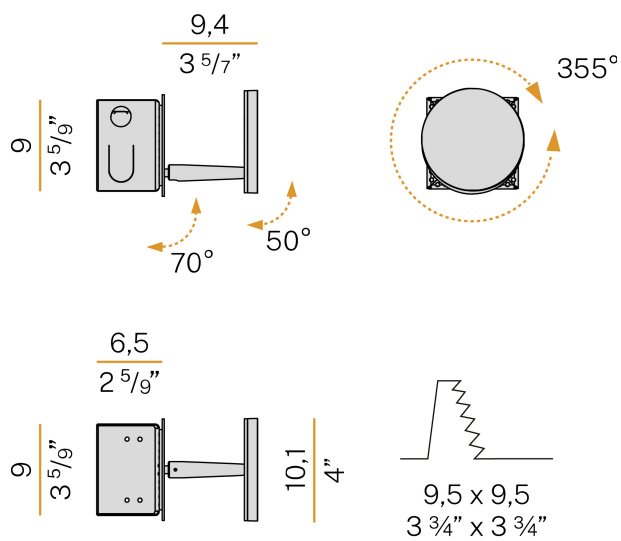

PANZERI

Bella

220-240V AC dimmable (Step DIM)

X05202.011.0509

● black

Data sheet

CODE	X05202.011.0509
SYSTEM POWER CONSUMPTION	5W
EFFICACY	77.6lm/W
LIGHT SOURCE	LED
LIGHT SOURCE LIFETIME	L80 (B10) 70.000h
COLOUR TEMPERATURE	2700K Ra>90
LIGHT DISTRIBUTION	adjustable
POWER SUPPLY	220-240V AC
FREQUENCY	50/60Hz
ELECTRICAL CONFIGURATION	dimmable (Step DIM)
DRIVER	integrated included
NOMINAL LUMINOUS FLUX	460lm
LUMEN OUTPUT	388lm
EFFICIENCY	84.3%
WEIGHT	0,93 Kg
PROTECTION DEGREE	IP20
COLOUR TOLLERANCES	SDCM 3
PACKING DIMENSIONS	13,0 x 24,0 x 12,0 cm

Technical drawing

Lighting fixture for wall semi-built-in installation for interiors, with swivelling light beam.

- Pickled sheet metal fixing disk in white polyacrylic paint.
- Pickled sheet metal wall plate in white, black, bronze, mat brass or titanium polyacrylic paint.
- Turned brass joints in polyacrylic paint.
- Die-cast aluminium structure in polyacrylic paint.
- Die-cast aluminium head rotating on three axes in polyacrylic paint.
- Modelled acrylic diffuser with mat finish.
- Aluminium closing disk in polyacrylic paint.
- Push-button to adjust luminosity according to 5 levels of visual comfort.
- Recessed housing for masonry or plasterboard, in pickled sheet metal in polyacrylic paint.
- Pickled sheet metal brackets for plasterboard fixing.

Built-in hole dimension: 95x95mm (3,7x3,7")

Application