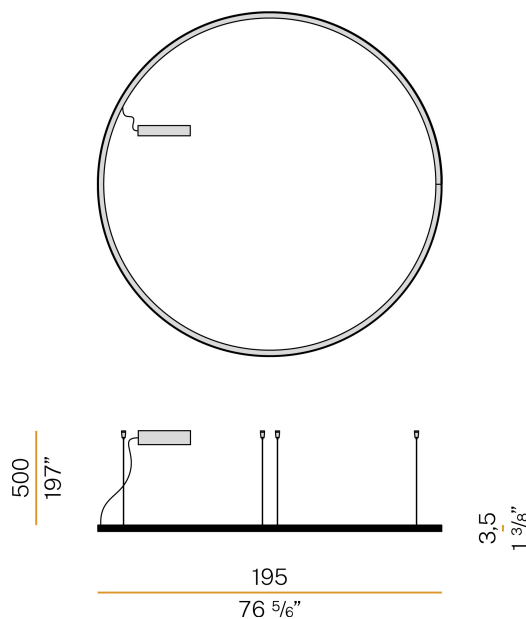

PANZERI

Brooklyn Round

220-240V AC dimmable (DALI/Push DIM)

L23201.360.0402

● white

Data sheet

CODE	L23201.360.0402
SYSTEM POWER CONSUMPTION	109W
EFFICACY	54.4lm/W
LIGHT SOURCE	LED
LIGHT SOURCE LIFETIME	L80 (B20) 80.000h
COLOUR TEMPERATURE	3000K Ra>90
LIGHT DISTRIBUTION	diffused
POWER SUPPLY	220-240V AC
FREQUENCY	50/60Hz
ELECTRICAL CONFIGURATION	dimmable (DALI/Push DIM)
DRIVER	integrated included
NOMINAL LUMINOUS FLUX	13680lm
LUMEN OUTPUT	5931lm
EFFICIENCY	43.4%
WEIGHT	5.78 Kg
PROTECTION DEGREE	IP40
COLOUR TOLLERANCES	SDCM 3
GLOW WIRE TEST PERFORMANCE	850°
PACKING DIMENSIONS	200,0 x 200,0 x 11,0 cm

Suspension lighting fixture for interiors, with direct light emission. Bended extruded aluminium structure in white, black or mat brass polyacrylic paint. Extruded polycarbonate diffuser with opaline finish. Suspension kit with griplocks and 5m (196,9") long steel cables. 5m (196,9") long power cable in transparent PVC. Power canopy with pickled sheet metal ceiling bracket and covering in white polyacrylic paint.

Technical drawing

Polar diagram

PANZERI

Brooklyn Round

Accessories / power supply

XM150/24 DIM

LED driver, 150W 24V DC, DALI/Push DIM dimmable.

PANZERI

XM231/23201L

Plate for multiple suspensions.