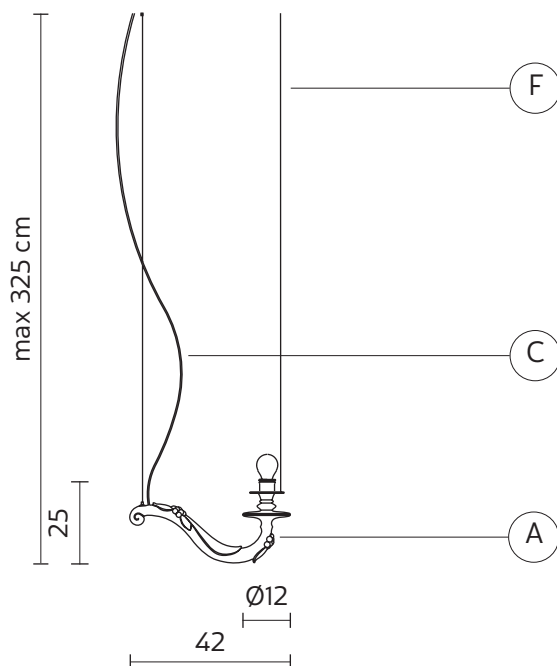

Ceiling cup multiple configuration 1000627M

STRUCTURE "A"

material ceramic
colour matt white

ELECTRICAL CABLE "C"

material PVC
colour transparent

SUSPENSION CABLE "F"

material steel

ELECTRICAL SYSTEM

socket E14
source max 1x42w
energy class from E to A++

PACKAGING

nr. of collis 1
net weight/kg 0,9

EMISSION OF LIGHT

one-directional

 direct
 filtered
 indirect
 none

CERTIFICATION

IEC 60598-1:2008
EN 60598-1:2008 + A11:2009

IP rate IP20
bulb optional

item number **700C**
decorative bulb
E14 - 30w - ≤60 lumen
class E

TECHNICAL SHEET - SE117 1B INT

COLLECTION

SE1172BINT