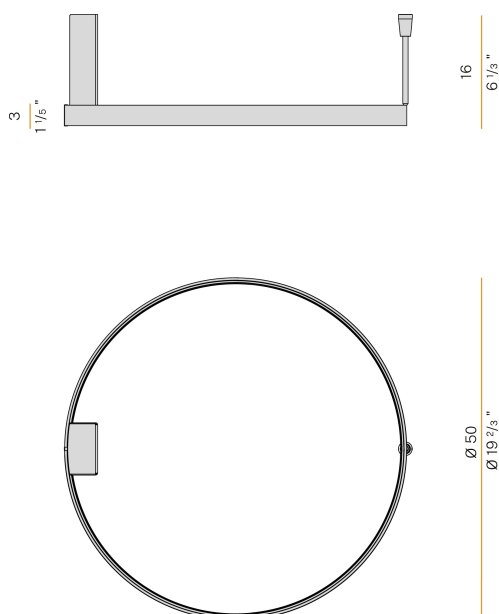

Technical drawing