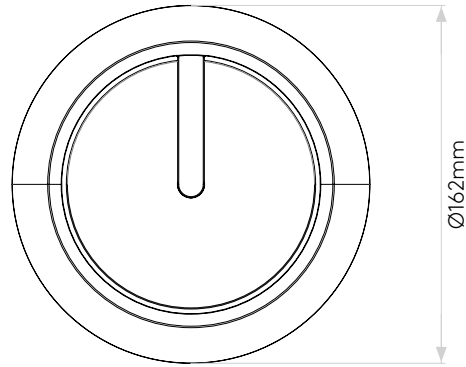

Please note that some dimensions may vary slightly due to manufacturing tolerances, this includes cable entry and fixing holes

Veuillez noter que certaines dimensions peuvent varier légèrement en raison des tolérances de fabrication, y compris l'entrée de câble et les trous de fixation.

Bitte beachten Sie, dass die Maße Fertigungstoleranzen unterliegen und daher in geringem Umfang von der angegebenen Größe abweichen können. Dies gilt auch für Kabeleingänge und Befestigungslöcher.

Si prega notare che possono esserci piccole variazioni in alcune dimensioni dovute alle tolleranze di produzione, queste includono l'ingresso del cavo e i fori di fissaggio.