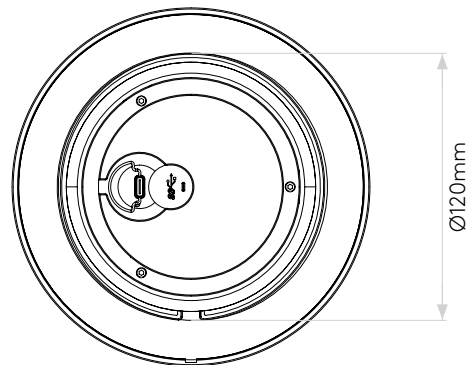

Please note that some dimensions may vary slightly due to manufacturing tolerances, this includes cable entry and fixing holes

Veuillez noter que certaines dimensions peuvent varier légèrement en raison des tolérances de fabrication, y compris l'entrée de câble et les trous de fixation.

Bitte beachten Sie, dass die Maße Fertigungstoleranzen unterliegen und daher in geringem Umfang von der angegebenen Größe abweichen können. Dies gilt auch für Kabeleingänge und Befestigungslöcher.

Si prega notare che possono esserci piccole variazioni in alcune dimensioni dovute alle tolleranze di produzione, queste includono l'ingresso del cavo e i fori di fissaggio.