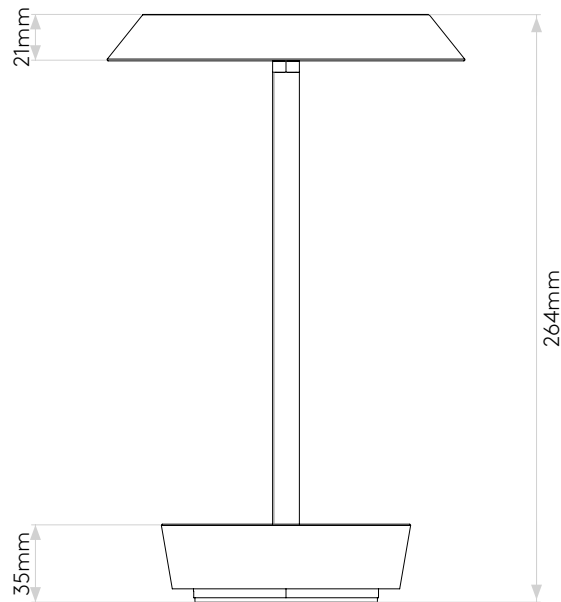

General

| | |
|---------------------------|-------------------|
| Location: | Interior |
| Class: | CE (Class III) |
| Ip Rating: | IP20 |
| Bathroom Zone: | Zone 3 |
| Driver Required: | No |
| Installation Orientation: | - |
| Main Material: | Metal - Aluminium |
| Dimensions (mm): | H: 264 Ø:162 |
| Cut Out Hole : | - |
| Recess Depth (mm): | - |
| Fire Rating: | - |
| Cable Length (mm): | - |
| Gross Weight (kg): | 0.98 |

Lamp

| | |
|--------------------------------|----------------|
| Light Source: | LED |
| Wattage: | 2.6W |
| Lamp Included: | Yes (Integral) |
| Maximum Lamp Length (mm): | - |
| Luminous Flux (lm): | 214 |
| Colour Temp (K): | 2700 |
| Cri (Ra): | 90 |
| Macadam Ellipse: | 3-Step |
| Tilt Adjustable Angle (°): | - |
| Rotation Adjustable Angle (°): | - |
| Lifetime (hrs): | 50000 |
| Beam Angle (°): | - |

Please note that some dimensions may vary slightly due to manufacturing tolerances, this includes cable entry and fixing holes

Veuillez noter que certaines dimensions peuvent varier légèrement en raison des tolérances de fabrication, y compris l'entrée de câble et les trous de fixation.