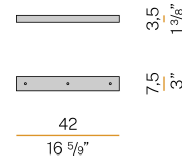

PANZERI

Clio

Accessories / power supply and fixing

XM8901-03

Canopy for power supply with 3 outputs.