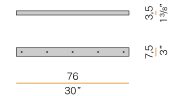

### Accessories / power supply and fixing

XM8901-03

Canopy for power supply with 3 outputs.

XM8901-05

Canopy for power supply with 5 outputs.

XM8901-06

Canopy for power supply with 6 outputs.

XM8901-09