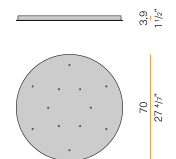

XM9001-12

Canopy for power supply with 12 outputs.