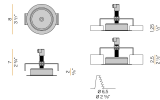

PANZERI

Clio

Accessories / power supply and fixing

XM9201-01

Recessed canopy for electric cable suspensions. Suitable for 24V fixtures: remote driver 24V needed.