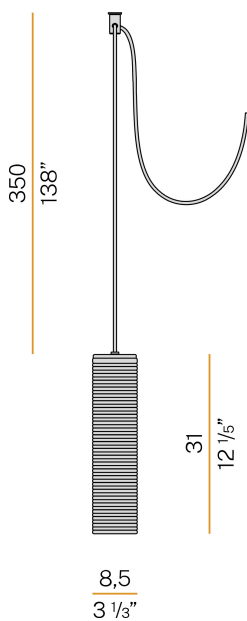

### Data sheet

CODE	M09456.000.0200
SYSTEM POWER CONSUMPTION	max 57W
LIGHT SOURCE	LED retrofit / halogen
LIGHT SOURCE KIT	* included
COMPATIBLE SOURCES	LED retrofit bulb 8W E27 2700K Ra80 1050lm (no dimming) * / max 57W E27
COLOUR TEMPERATURE	2700K Ra>80
LIGHT DISTRIBUTION	diffused
POWER SUPPLY	220-240V AC
FREQUENCY	50/60Hz
NOMINAL LUMINOUS FLUX	1050lm
WEIGHT	1,29 Kg
PROTECTION DEGREE	IP20
COLOUR TOLLERANCES	SDCM <6
PACKING DIMENSIONS	0,0 x 0,0 x 0,0 cm

Multiple suspension lighting fixture for interiors, with direct and indirect light emission. Structure in pressed rough aluminium and pickled sheet metal in polyacrylic paint. Diffuser in blown glass with white, crystal, steel, amber, bronze, tobacco or green ribbing finish. Pickled sheet metal closing disk in black or mat brass polyacrylic paint. 3,5m (137,8") long suspension and power cable in PVC with black fabric covering. Provided without power canopy, complete with polycarbonate hook.

### Technical drawing