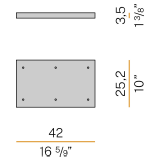

### Accessories / power supply and fixing

XM8901-03

Canopy for power supply with 3 outputs.

XM8901-05

Canopy for power supply with 5 outputs.

XM8901-06

Canopy for power supply with 6 outputs.

XM8901-09