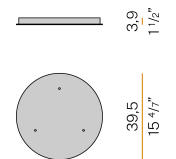

Canopy for power supply with 9 outputs.

XM8901-15

Canopy for power supply with 15 outputs.

XM9001-03

Canopy for power supply with 3 outputs.

XM9001-07

Canopy for power supply with 7 outputs.

XM9001-12