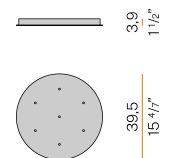

Canopy for power supply with 9 outputs.

XM8901-15

Canopy for power supply with 15 outputs.

XM9001-03

Canopy for power supply with 3 outputs.

XM9001-07

Canopy for power supply with 7 outputs.

XM9001-12