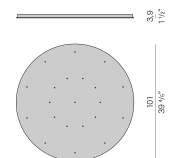

XM9001-21

Canopy for power supply with 21 outputs.