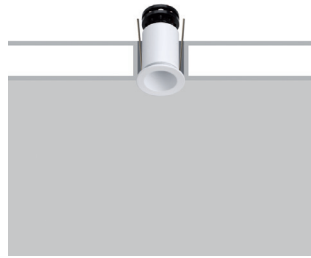

## CORE 2

Recessed optics downlights

design Lapo Grassellini

The Core recessed fixtures range matches the utmost performance to incredible compactness. Recessed optics ensure high visual comfort. Revolutionary in dissipative, functional design, it offers the possibility to combine colour temperatures and beam angles in CRI85 and CRI93 and CRI98 with R9 93 versions.