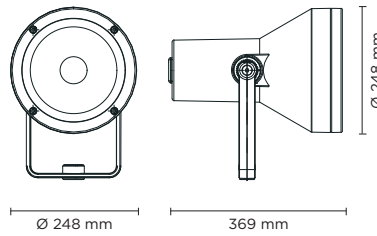

101106

FLASH MEGA COB

Round floodlight for outdoor installation on a façade/wall. Phospho-chromatised and polyester powder coated die-cast copper-free aluminium body, tempered safety glass, moulded silicone gasket and stainless steel screws. Built-in LED driver 220-240V 50-60Hz, with 1 CREE CXB 3070 COB LED. IP65 rating.

light source	light beam options	lumen output (lm)	lumin. efficacy (lm/w)
3000°K warm-white			
cob led	M 35°	4.730	86.00
4000°K neutral-white			
cob led	M 35°	4.980	90.54

Finish color options:

- Textured Grey
RAL 9006
- Anthracite Grey
RAL 7016
- Matt Black
(on request)

Technical features

Technical data

Wattage	55 WATT
IP Rating	IP65
IK Rating	IK09
Material	High corrosion resistance die-cast copper-free aluminium body
Coating	Polyester powder coating with phosphochromating pre-finish
Light source	NR. 1 CREE CXB 3070 COB LED
Screws	Stainless steel
Transformer	Electronic power supply 220/240V 50/60Hz built-in
Gasket	Silicone rubber
Glass	Tempered
Cable gland	Double nickel-plated brass cable gland PG11
Power cable	1 mt. neoprene power cable included
Gross weight	5,00 Kg