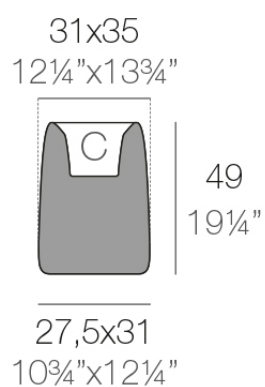

Products / Planters / Organic High Square Planter 31x34x47

Organic high square planter 31x34x47

The most extensive collection of indoor and outdoor planters designed by Studio Vondom. Timeless and minimalist designs that allow you to create unique and original atmospheres for homes, restaurants and any space.

Info

Description

Weight: 3.48 Kg

ORGANIC cuadrada alta 31x35 cm C = 4 L
ORGANIC square high 12¼"x13¾" C = 1 gal

Finishes

finishes

BASIC

Ref. 42306A