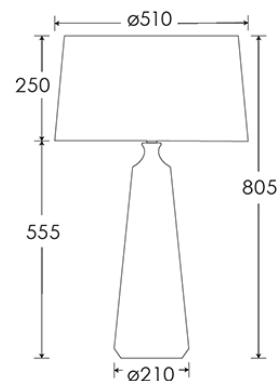

HEATHFIELD & CO

PRODUCT SPECIFICATION SHEET

Table Lamp | CLOTHILDE SORREL

LAMP BASE

Material: Ceramic
Finish shown: Sorrel
Metalwork: Polished Chrome
Code: TL-CLTH-CHRO-SORR

LAMPSHADE AS SHOWN

20" French Drum Birch Glaze Linen
Shade code: SH-20-FRDR
Shade lining: White PVC

FLEX

1.5 metres of Khaki twisted flex. Alternative colours can be specified from our collection.

SWITCHING & PLUG

Black 13 AMP UK plug & inline switch.
Alternative plug types available.

BASE WEIGHT

3.0 kg approx.

LAMPING

1 x E27 Lampholder - 60W max. LED bulb recommended.

WARRANTY

12 Months

FINISHING NOTE

The ceramic glazes that we have used on this lamp will create differences from piece to piece - variations in colour, formation and detailing. As such, it is part of the charm that no two products are exactly the same.

CLEANING INSTRUCTIONS

The finishes on this luminaire only require regular cleaning with a soft dry duster. Abrasive or chemical cleaners may harm the finish and should not be used. Shade to be dusted with a clean dry cloth.

Dimensions in mm and approximate

H&CO

Decorative lighting
for beautiful spaces

www.heathfield.co.uk | + 44 (0) 1732 350450 | sales@heathfield.co.uk

Unit 1, Priory Road, Tonbridge, Kent, TN9 2AF, United Kingdom