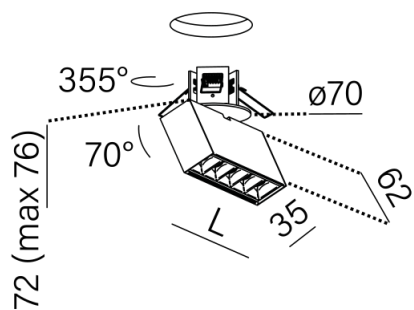

Last update on 2018-03-11 20:45. More details available at https://www.aqform.com/en/RA1611

Tolerance for dimensions ± 1mm

Warranty period 5 years

RAFTER points LED G/K spot

RAFTER points LED G/K reflektor

STRUCTURE

AVAILABLE VERSIONS:

M927	Medium power - Medium power	2700K	CRI>90
M930	Medium power - Medium power	3000K	CRI>90
M940	Medium power - Medium power	4000K	CRI>90

AVAILABLE LUMINAIRE LENGTH:

9 cm

14 cm