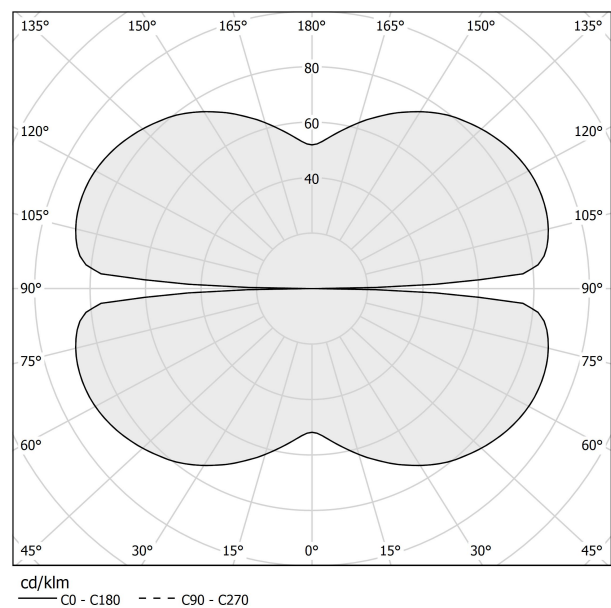

### Data sheet

CODE	M03302.075.0410
SYSTEM POWER CONSUMPTION	36W
EFFICACY	84.97lm/W
LIGHT SOURCE	LED
LIGHT SOURCE LIFETIME	L70 (B50) 60.000h
COLOUR TEMPERATURE	3000K Ra>90
LIGHT DISTRIBUTION	diffused
POWER SUPPLY	24V DC
DRIVER	remote not included
NOMINAL LUMINOUS FLUX	4252lm
LUMEN OUTPUT	3059lm
EFFICIENCY	71.9%
WEIGHT	1,12 Kg
PROTECTION DEGREE	IP20
COLOUR TOLLERANCES	SDCM 3
PACKING DIMENSIONS	83,0 x 83,0 x 10,0 cm

### Technical drawing

### Polar diagram