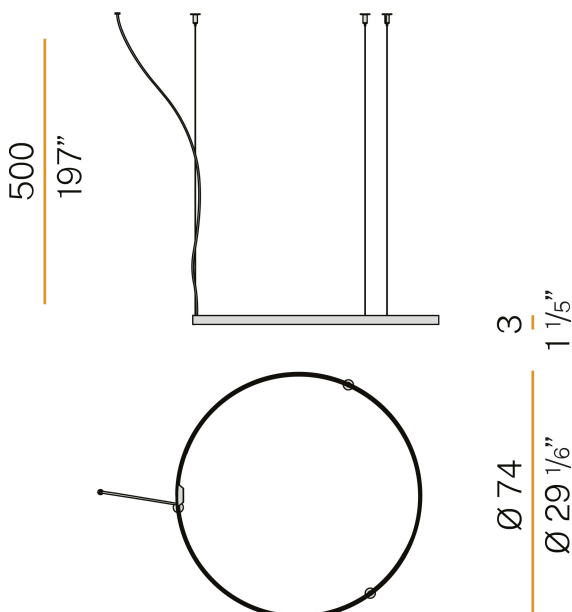

### Data sheet

CODE	M03302.075.0410
SYSTEM POWER CONSUMPTION	36W
EFFICACY	84.97lm/W
LIGHT SOURCE	LED
LIGHT SOURCE LIFETIME	L70 (B50) 60.000h
COLOUR TEMPERATURE	3000K Ra>90
LIGHT DISTRIBUTION	diffused
POWER SUPPLY	24V DC
DRIVER	remote not included
NOMINAL LUMINOUS FLUX	4252lm
LUMEN OUTPUT	3059lm
EFFICIENCY	71.9%
WEIGHT	1,12 Kg
PROTECTION DEGREE	IP20
COLOUR TOLLERANCES	SDCM 3
PACKING DIMENSIONS	83,0 x 83,0 x 10,0 cm

### Technical drawing