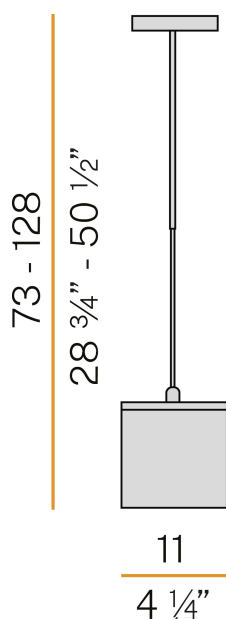

PANZERI

Kubik

220-240V AC ON-OFF
L07001.011.0401

● white

Data sheet

| | |
|--------------------------|-----------------------|
| CODE | L07001.011.0401 |
| SYSTEM POWER CONSUMPTION | 9,5W |
| EFFICACY | 59,1lm/W |
| LIGHT SOURCE | LED |
| LIGHT SOURCE LIFETIME | L80 (B20) 60.000h |
| COLOUR TEMPERATURE | 3000K Ra>90 |
| LIGHT DISTRIBUTION | diffused |
| POWER SUPPLY | 220-240V AC |
| FREQUENCY | 50/60Hz |
| ELECTRICAL CONFIGURATION | ON-OFF |
| DRIVER | integrated included |
| NOMINAL LUMINOUS FLUX | 861lm |
| LUMEN OUTPUT | 532lm |
| EFFICIENCY | 61,8% |
| WEIGHT | 1,76 Kg |
| PROTECTION DEGREE | IP40 |
| COLOUR TOLLERANCES | SDCM 3 |
| PACKING DIMENSIONS | 17,0 x 17,0 x 80,0 cm |

Suspension lighting fixture for interiors, with direct and indirect light emission. Pickled sheet metal structure in white polyacrylic paint. Diffuser in mat white blown glass. Suspension kit with telescopic rod in brass tube in polyacrylic paint. Power canopy with galvanized sheet metal ceiling bracket and pickled sheet metal covering in white polyacrylic paint.

Technical drawing

Polar diagram