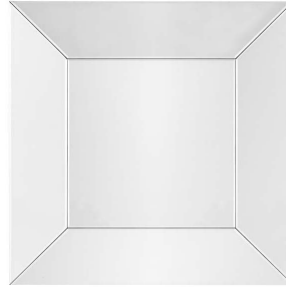

## SPECIFICATION SHEET

<b>Item no.</b>	104720
<b>Item description</b>	Mirror Domenico 100 x 100 cm
<b>Category</b>	Mirrors
<b>Type</b>	Wall mirrors
<b>Country of origin</b>	India

### ITEM MEASUREMENTS (CM / KG)

<b>Dimensions</b>	100 x 100 cm
<b>Net weight</b>	25

### SPECIFICATIONS

<b>Material(s)</b>	MDF   Mirror glass
<b>Finish(es)/colour(s)</b>	Bevelled mirror glass
<b>Suitable for</b>	Indoor use only
<b>Mirror hanging system</b>	Horizontal French cleat