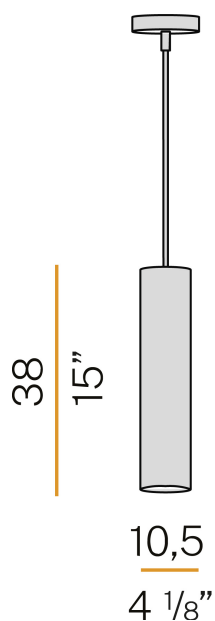

PANZERI

One

220-240V AC ON-OFF
L03719.000.0401

 mat brass

DIRECT
LIGHT

Data sheet

CODE	L03719.000.0401
SYSTEM POWER CONSUMPTION	15W
EFFICACY	68.13lm/W
LIGHT SOURCE	LED
LIGHT SOURCE LIFETIME	L90 (B10) 50.000h
COLOUR TEMPERATURE	3000K Ra>90
LIGHT DISTRIBUTION	diffused
POWER SUPPLY	220-240V AC
FREQUENCY	50/60Hz
ELECTRICAL CONFIGURATION	ON-OFF
DRIVER	integrated included
NOMINAL LUMINOUS FLUX	1611lm
LUMEN OUTPUT	1022lm
EFFICIENCY	63.4%
WEIGHT	1,47 Kg
PROTECTION DEGREE	IP40
COLOUR TOLLERANCES	SDCM 3
PACKING DIMENSIONS	18,0 x 46,0 x 20,0 cm

Suspension lighting fixture for interiors, with direct light emission.
Extruded aluminium structure in white, black, bronze or mat brass polyacrylic paint, or with gold leaf coating.
Turned pickled sheet metal end cap in white, black, bronze, mat brass or gold polyacrylic paint.
Aluminium dissipation plate.
Flat frosted glass diffuser.
Turned pickled sheet metal frame in white, black, bronze or mat brass polyacrylic paint, or with gold leaf coating.
2m (78,7") long suspension and power cable in transparent PVC.
Power canopy with galvanized sheet metal ceiling bracket and pickled sheet metal covering in white, black, bronze or mat brass polyacrylic paint, or with gold leaf coating.

Technical drawing

Polar diagram