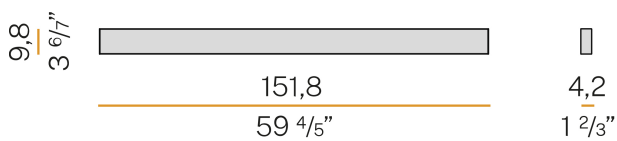

Technical drawing