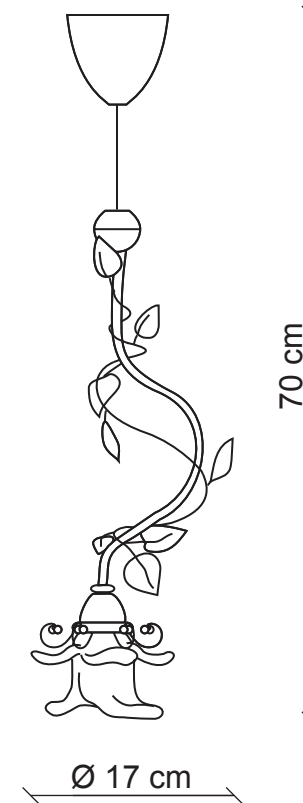

# PATRIZIAGARGANTI

Firenze

**BAGA** XXI Century  
LOVELY LIGHT

**art. 1162**

1 light Chandelier

**Finish:** Silver leaf

**Lampshades:** Crystal diffuser

**Accessories:** Clear crystals

1x  
40W G9  
supplied

m<sup>3</sup> 0,08  
Kg 1