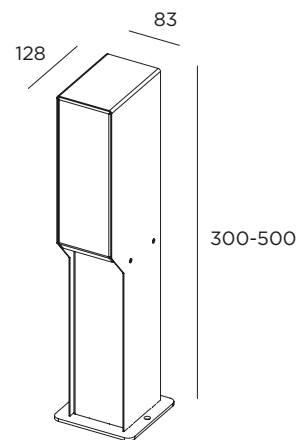

GARDEN AND POETRY
2018

inverlight[®]
STAINLESS LIGHTING SOLUTIONS

1 socket version / H 300 mm

MH1 IN Inox
MH1 BT Browntech
MH1 NB Naturalblack

2 sockets version / H 500 mm

MH2 IN Inox
MH2 BT Browntech
MH2 NB Naturalblack

Accessories

ZA001 Fixing plate with bolts

Mr Help

CE IP65 IK08

Stainless steel AISI 316L
Ground fixing
1 socket and 2 sockets version

via P. Stucchi, 2 \, 20872 Cornate d'Adda (MB) Italy

tel. +39 039 6060754