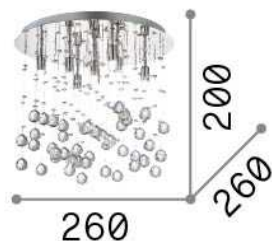

General info

Indoor - Ceiling lamps

Ean	8021696094663
Item	MOONLIGHT PL5 ORO
Installation	Ceiling lamps
Guarantee	5 years
Gross weight	2.03 kg
Volume	0.014415 m ³

Technical info

Net weight	1.5 kg
Insulation class	I
Protection index	IP20
Compliance	CE
Operating temperature	0° ~ +40 °C
Dimmer	Determined by the light bulb
Power output	220-240 V AC
Power supply	Not required

Source info

Integrated source	Light bulb (included)
Replaceable source	Replaceable
Power	G9 max 5 x 40 W
Emission	Diffuse
Max consumption	-
Bulb included	1 - E14 OLIVA 4W 3000K CRI80 SATIN