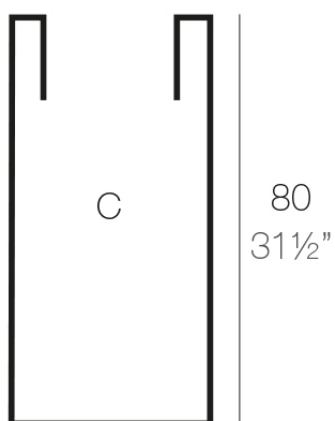

Info

Description

Pot made of polyethylene resin by rotational moulding. 100% Recyclable. Item suitable for indoor and outdoor use. Available in different finishes.

Weight: 6.5 Kg

Ø40 - Ø15¾"

CILINDRO ALTO Ø40 x 80cm C = 100 L 20 cm
HIGH CYLINDER Ø15¾" x 31½" C = 26½ gal 12"