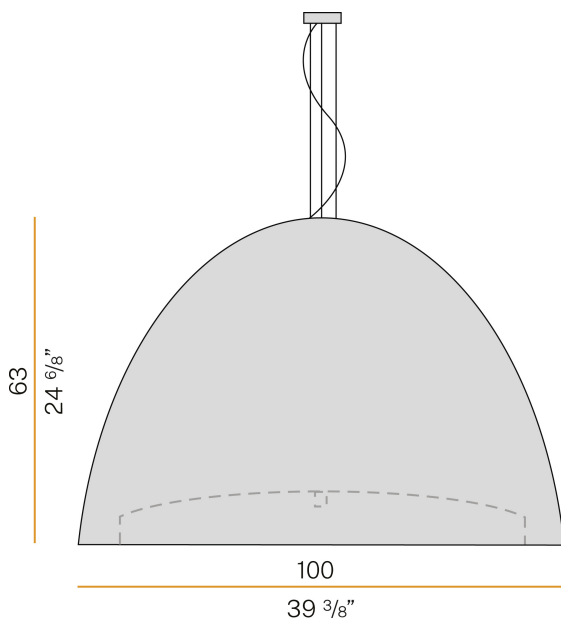

Technical drawing