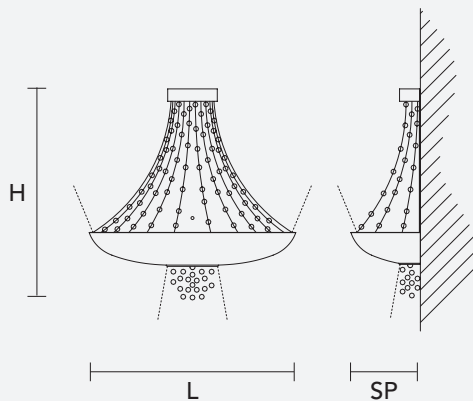

EMPIRE A

Design by: Manuel Vivian

MASIERO

Struttura in metallo verniciato con dettagli cromati.
Pendagli in cristallo. Illuminazione LED.

Painted metal frame with chrome plated details.
Crystal pendants.
LED lighting.

L 42 cm / 16.53"

H 42 cm / 16.53"

SP 14 cm / 5.51"

UP LED x 7,6 W CRI>80
3000 K - 1336 lm

DOWN LED x 3,8 W CRI>80
3000 K - 668 lm

Not dimmable

WH-M

BK-M