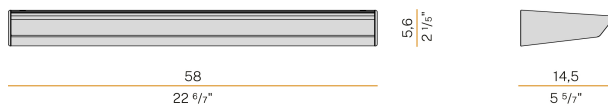

Technical drawing