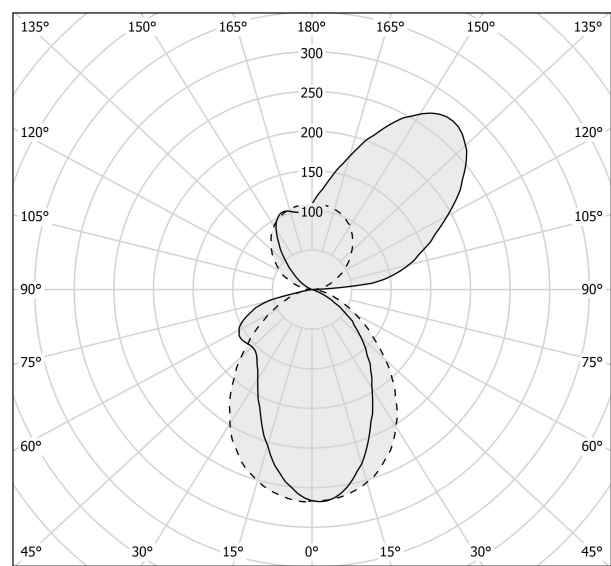

PANZERI

Gonio

220-240V AC dimmable (DALI/Push DIM)

A01919.060.0402

 mat brass

Data sheet

CODE	A01919.060.0402
SYSTEM POWER CONSUMPTION	50W
EFFICACY	90.06lm/W
LIGHT SOURCE	LED
COLOUR TEMPERATURE	3000K Ra>90
LIGHT DISTRIBUTION	asymmetric
POWER SUPPLY	220-240V AC
FREQUENCY	50/60Hz
ELECTRICAL CONFIGURATION	dimmable (DALI/Push DIM)
DRIVER	integrated included
NOMINAL LUMINOUS FLUX	6480lm
LUMEN OUTPUT	4503lm
EFFICIENCY	69.5%
WEIGHT	2.05 Kg
PROTECTION DEGREE	IP40
COLOUR TOLLERANCES	SDCM 3
PACKING DIMENSIONS	12,5 x 63,0 x 14,0 cm

Technical drawing

Polar diagram

cd/klm
— C0 - C180 - - - C90 - C270