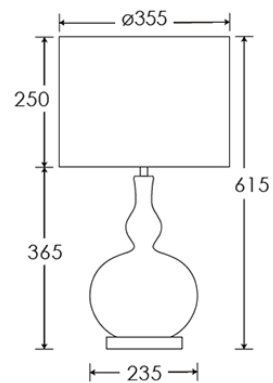

HEATHFIELD & CO

PRODUCT SPECIFICATION SHEET

Table Lamp | CELINE NATURAL GLACIER

LAMP BASE

Material: Ceramic
Finish shown: Natural Glacier
Metalwork: Polished Chrome
Code: TL-CELN-CHRO-GLAC

LAMPSHADE AS SHOWN

14" Drum Gunmetal Glaze Linen
Shade code: SH-14-MEDR-CEL
Shade lining: White PVC

FLEX

1.5 metres of Old Silver twisted flex. Alternative colours can be specified from our collection.

SWITCHING & PLUG

Black 13 AMP UK plug & inline switch.
Alternative plug types available.

BASE WEIGHT

3.8 kg approx.

LAMPING

1 x E27 Lampholder - 60W max. LED bulb recommended.

WARRANTY

12 Months

FINISHING NOTE

The ceramic glazes that we have used on this lamp will create differences from piece to piece - variations in colour, formation and detailing. As such, it is part of the charm that no two products are exactly the same.

CLEANING INSTRUCTIONS

The finishes on this luminaire only require regular cleaning with a soft dry duster. Abrasive or chemical cleaners may harm the finish and should not be used. Shade to be dusted with a clean dry cloth.

Dimensions in mm and approximate

H&CO

Decorative lighting
for beautiful spaces

www.heathfield.co.uk | + 44 (0) 1732 350450 | sales@heathfield.co.uk

Unit 1, Priory Road, Tonbridge, Kent, TN9 2AF, United Kingdom